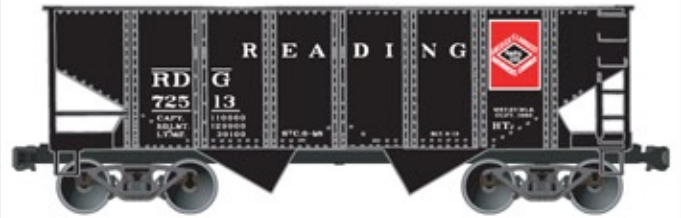

**#37334 Wheeling & Lake Erie 41' Steel Gondola**  
3-Number Set \$39.98 Retail  
Also **#3733 WLE** Single Road Number  
(Random from 3-Pack above) \$13.98

**AUGUST'S LIMITED RUN  
#8008 READING**

**55-Ton USRA Twin Hoppers**  
6-NUMBER SET \$79.98 RETAIL  
**ALL NEW ROAD NUMBERS**

**#2633 BALTIMORE & OHIO**

**NEW ROAD NUMBERS**  
**55-Ton USRA Twin Hoppers**  
3-NUMBER SET \$37.98 RETAIL  
**ALL NEW ROAD NUMBERS**

**#4840 NEW YORK ONTARIO & WESTERN**  
40' WOOD REEFER \$14.98 Retail

**#7708 SL-SF FRISCO 50-TON**  
OFFSET TWIN HOPPER 13.98 Retail

**#3812 PACIFIC GREAT EASTERN**  
40' COMBO DOOR BOXCAR \$13.98 Retail

**#5127 FRUIT GROWERS  
NORFOLK & WESTERN**  
50' INSULATED PLUG-  
DOOR BOXCAR  
\$13.98 Retail