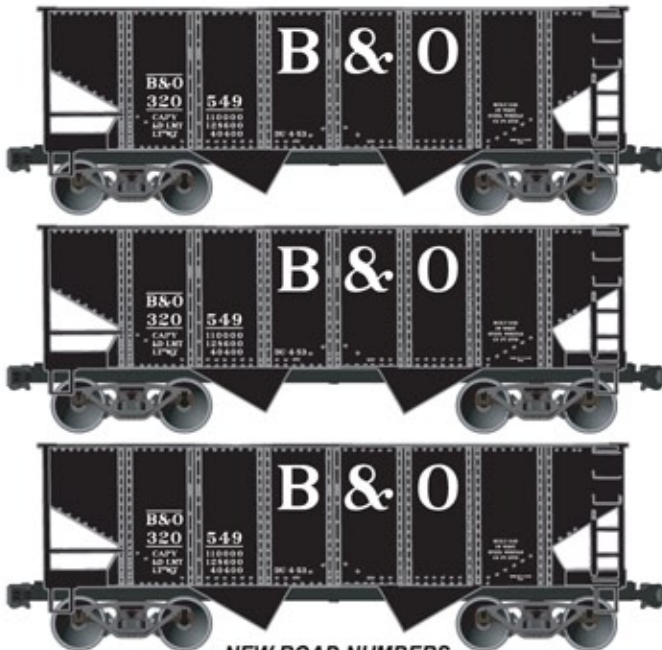

**#37334 Wheeling & Lake Erie 41' Steel Gondola**  
3-Number Set \$39.98 Retail  
Also **#3733 WLE** Single Road Number  
(Random from 3-Pack above) \$13.98

**AUGUST'S LIMITED RUN  
#8008 READING**

**55-Ton USRA Twin Hoppers**  
6-NUMBER SET \$79.98 RETAIL  
**ALL NEW ROAD NUMBERS**

**#2633 BALTIMORE & OHIO**

**NEW ROAD NUMBERS**  
**55-Ton USRA Twin Hoppers**  
3-NUMBER SET \$37.98 RETAIL  
**ALL NEW ROAD NUMBERS**

**#4840 NEW YORK ONTARIO & WESTERN**  
40' WOOD REEFER \$14.98 Retail

**#7708 SL-SF FRISCO 50-TON**  
OFFSET TWIN HOPPER 13.98 Retail

**#3812 PACIFIC GREAT EASTERN**  
40' COMBO DOOR BOXCAR \$13.98 Retail

**#5127 FRUIT GROWERS  
NORFOLK & WESTERN**  
50' INSULATED PLUG-  
DOOR BOXCAR  
\$13.98 Retail