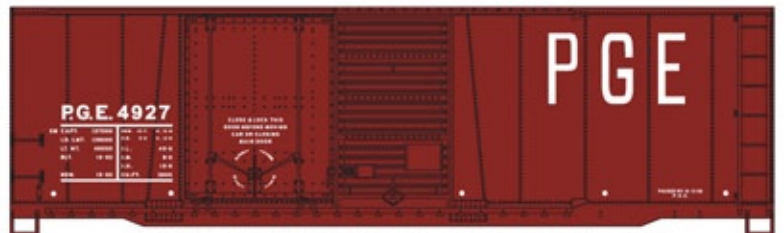

**#2633 BALTIMORE & OHIO**

**NEW ROAD NUMBERS**  
**55-Ton USRA Twin Hoppers**  
3-NUMBER SET \$37.98 RETAIL  
**ALL NEW ROAD NUMBERS**

**#4840 NEW YORK ONTARIO & WESTERN**  
40' WOOD REEFER \$14.98 Retail

**#7708 SL-SF FRISCO 50-TON**  
OFFSET TWIN HOPPER 13.98 Retail

**#3812 PACIFIC GREAT EASTERN**  
40' COMBO DOOR BOXCAR \$13.98 Retail

**#5127 FRUIT GROWERS  
NORFOLK & WESTERN**  
50' INSULATED PLUG-  
DOOR BOXCAR  
\$13.98 Retail