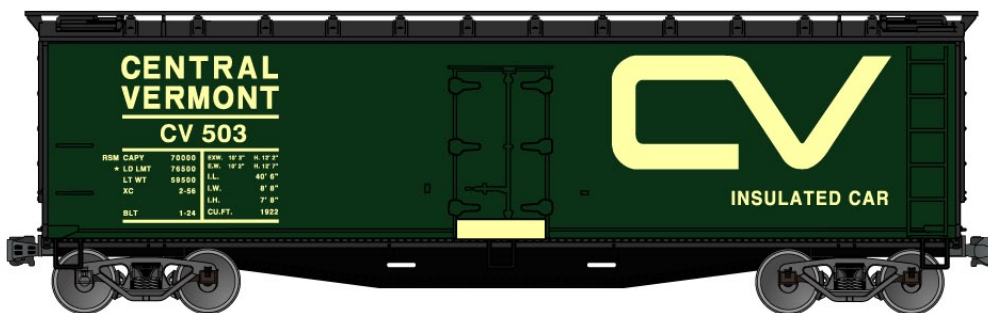

**#7017 CANADIAN
NATIONAL 40' SINGLE
SHEATH WOOD BOXCAR
\$13.98 Retail**

**#37324 Boston & Maine
41' Steel Gondola
3-Number Set \$39.98 Retail**

Also **#3732 Boston & Maine \$13.98 Single Road Number (Random from 3-Pack above)**

**#4635 P&LE 40'
DOUBLE SHEATH
WOOD BOXCAR
\$13.98 Retail**

**#4839 CENTRAL
VERMONT 40'
WOOD REEFER
\$14.98 Retail**

**#41032 MILWAUKEE RD.
40' SINGLE SHEATH
WOOD BOXCAR
\$13.98 Retail**

**JULY'S LIMITED RUN
#8007 SANTA FE
50-Ton Offset Twin Hoppers
6-NUMBER SET \$79.98 RETAIL**