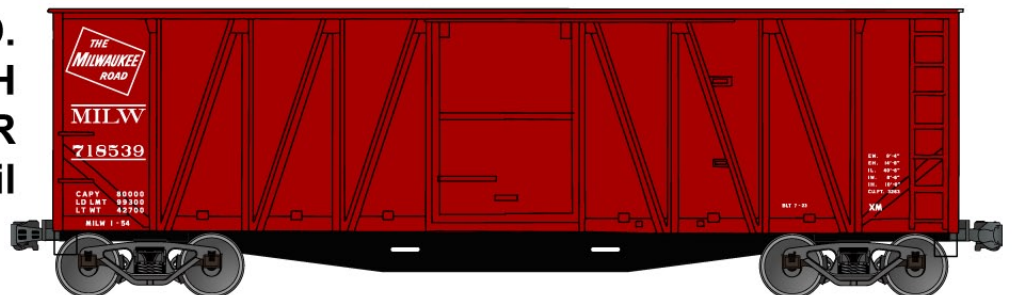

**#7017 CANADIAN
NATIONAL 40' SINGLE
SHEATH WOOD BOXCAR
\$13.98 Retail**

**#37324 Boston & Maine
41' Steel Gondola
3-Number Set \$39.98 Retail**

Also **#3732 Boston & Maine \$13.98 Single Road Number (Random from 3-Pack above)**

**#4635 P&LE 40'
DOUBLE SHEATH
WOOD BOXCAR
\$13.98 Retail**

**#4839 CENTRAL
VERMONT 40'
WOOD REEFER
\$14.98 Retail**

**#41032 MILWAUKEE RD.
40' SINGLE SHEATH
WOOD BOXCAR
\$13.98 Retail**

**JULY'S LIMITED RUN
#8007 SANTA FE
50-Ton Offset Twin Hoppers
6-NUMBER SET \$79.98 RETAIL**