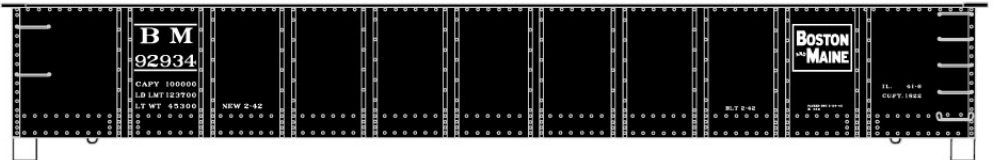

**#7017 CANADIAN
NATIONAL 40' SINGLE
SHEATH WOOD BOXCAR
\$13.98 Retail**

**#37324 Boston & Maine
41' Steel Gondola
3-Number Set \$39.98 Retail**

Also **#3732 Boston & Maine \$13.98 Single Road Number (Random from 3-Pack above)**

**#4635 P&LE 40'
DOUBLE SHEATH
WOOD BOXCAR
\$13.98 Retail**

**#4839 CENTRAL
VERMONT 40'
WOOD REEFER
\$14.98 Retail**

**#41032 MILWAUKEE RD.
40' SINGLE SHEATH
WOOD BOXCAR
\$13.98 Retail**

**JULY'S LIMITED RUN
#8007 SANTA FE
50-Ton Offset Twin Hoppers
6-NUMBER SET \$79.98 RETAIL**