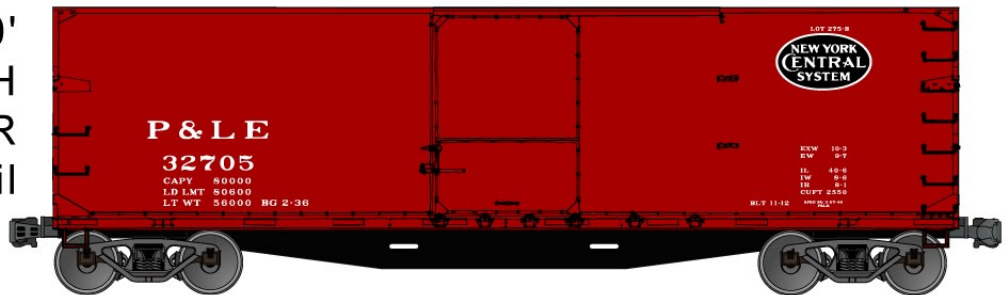

**#7017 CANADIAN
NATIONAL 40' SINGLE
SHEATH WOOD BOXCAR
\$13.98 Retail**

**#37324 Boston & Maine
41' Steel Gondola
3-Number Set \$39.98 Retail**

Also **#3732 Boston & Maine \$13.98 Single Road Number (Random from 3-Pack above)**

**#4635 P&LE 40'
DOUBLE SHEATH
WOOD BOXCAR
\$13.98 Retail**

**#4839 CENTRAL
VERMONT 40'
WOOD REEFER
\$14.98 Retail**

**#41032 MILWAUKEE RD.
40' SINGLE SHEATH
WOOD BOXCAR
\$13.98 Retail**

**JULY'S LIMITED RUN
#8007 SANTA FE
50-Ton Offset Twin Hoppers
6-NUMBER SET \$79.98 RETAIL**