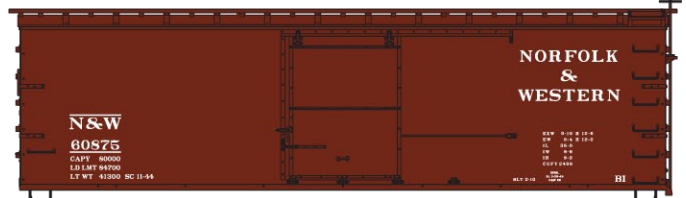

#8098 Limited Run 3-Car Set
 40' Wood Reefers \$55.98 Retail

#1804 Norfolk & Western
 36' Double Sheath Wood Boxcar w/Wood Ends & Straight Underframe \$17.98 Retail

#1152 New York Susquehanna & Western
 36' Fowler Wood Boxcar \$17.98 Retail
ALL NEW TOOLING

Singles Available \$18.98 Each Retail

- #48093 Northern Pacific
- #48232 Western Pacific/PFE
- #48411 Colorado & Southern

#37674 New York New Haven & Hartford 41' Steel Gondola
 3-Car Set \$52.98 Retail