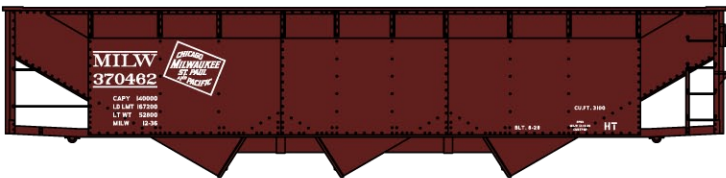

#7561 Milwaukee Road
Chicago Milwaukee St. Paul & Pacific
70-Ton Offset Hopper $17.98 Retail