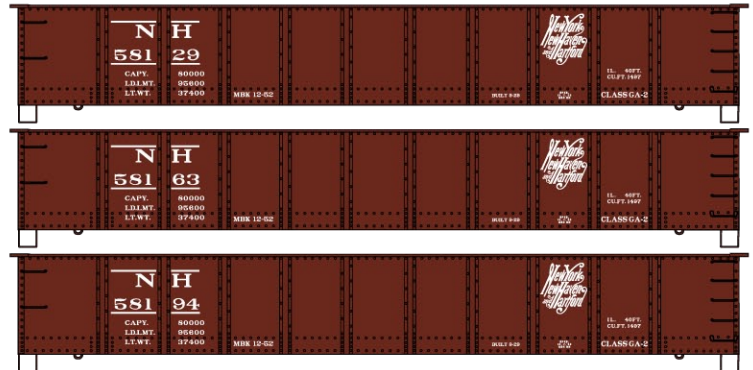

#8098 Limited Run 3-Car Set
 40' Wood Reefers \$55.98 Retail

#1804 Norfolk & Western
 36' Double Sheath Wood Boxcar w/Wood Ends & Straight Underframe \$17.98 Retail

#1152 New York Susquehanna & Western
 36' Fowler Wood Boxcar \$17.98 Retail
ALL NEW TOOLING

Singles Available \$18.98 Each Retail

- #48093 Northern Pacific
- #48232 Western Pacific/PFE
- #48411 Colorado & Southern

#37674 New York New Haven & Hartford 41' Steel Gondola
 3-Car Set \$52.98 Retail

Singles Available #3767 \$17.98 Retail

#7561 Milwaukee Road
 Chicago Milwaukee St. Paul & Pacific
 70-Ton Offset Hopper \$17.98 Retail

#20441 Penn Central
 3-Bay ACF
 Covered Hopper
 \$18.98 Retail

#5659 Bangor & Aroostook
 50' Exterior Post Steel Boxcar
 \$17.98 Retail