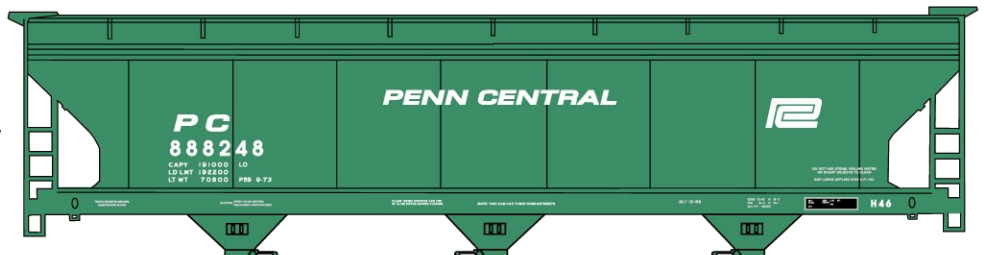

#20441 Penn Central
3-Bay ACF
Covered Hopper
$18.98 Retail

#5659 Bangor & Aroostook
50' Exterior Post Steel Boxcar
$17.98 Retail