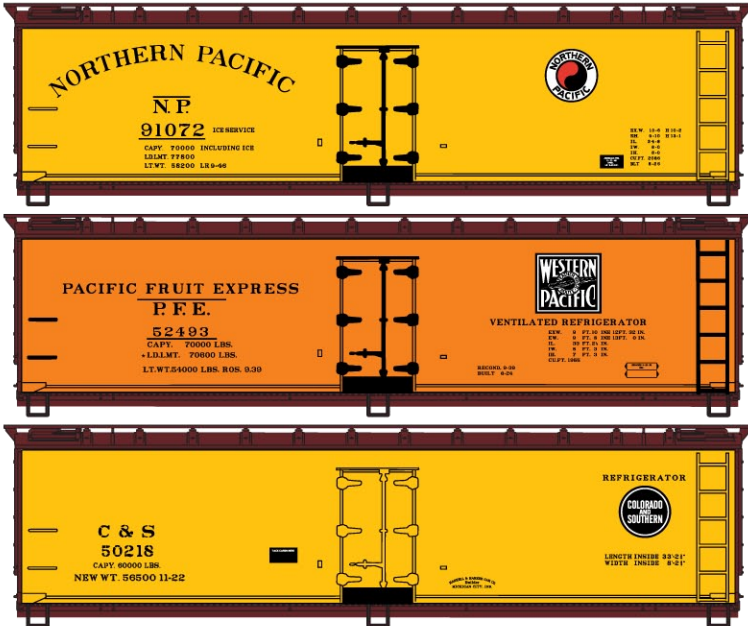

#8098 Limited Run 3-Car Set
 40' Wood Reefers \$55.98 Retail

#1804 Norfolk & Western
 36' Double Sheath Wood Boxcar w/Wood Ends & Straight Underframe \$17.98 Retail

#1152 New York Susquehanna & Western
 36' Fowler Wood Boxcar \$17.98 Retail
ALL NEW TOOLING

Singles Available \$18.98 Each Retail

- #48093 Northern Pacific
- #48232 Western Pacific/PFE
- #48411 Colorado & Southern

#37674 New York New Haven & Hartford 41' Steel Gondola
 3-Car Set \$52.98 Retail