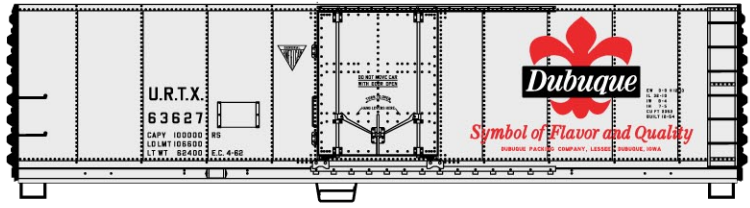

#2110 Burlington Northern-Santa Fe
3-Bay ACF Covered Hopper-Green "Swoosh"
$18.98 Retail

#8523 Dubuque Packing 40' Plug Door Steel Reefer $18.98 Retail