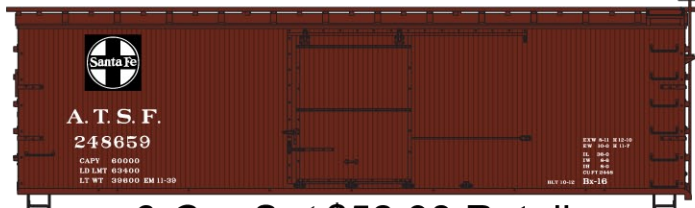

#6534 Western Pacific
 Pullman Standard 3-Bay
 Covered Hopper
 \$19.98 Retail

#1151 Soo Line 36' Fowler Wood Boxcar
 \$17.98 Retail **ALL NEW TOOLING**

#1707 Lehigh & New England
 36' Double Sheath Wood Boxcar w/Wood Ends
 & Fishbelly Underframe \$17.98 Retail

#5417 Wisconsin & Southern 50' Insulated Double Plug Door Steel Boxcar \$17.98 Retail

#2110 Burlington Northern-Santa Fe
 3-Bay ACF Covered Hopper-Green "Swoosh"
 \$18.98 Retail

#8097 Santa Fe 36' Double Sheath Wood Boxcars w/Straight Underframe