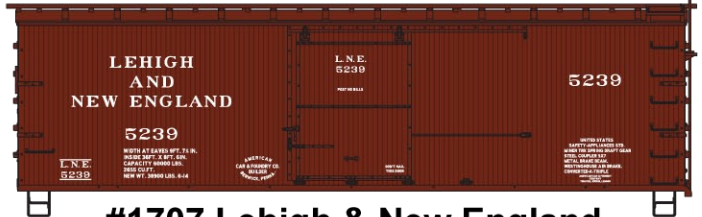

#6534 Western Pacific
 Pullman Standard 3-Bay
 Covered Hopper
 \$19.98 Retail

#1151 Soo Line 36' Fowler Wood Boxcar
 \$17.98 Retail **ALL NEW TOOLING**

#1707 Lehigh & New England
 36' Double Sheath Wood Boxcar w/Wood Ends
 & Fishbelly Underframe \$17.98 Retail

#5417 Wisconsin & Southern 50' Insulated Double Plug Door Steel Boxcar \$17.98 Retail

#2110 Burlington Northern-Santa Fe
 3-Bay ACF Covered Hopper-Green "Swoosh"
 \$18.98 Retail

#8097 Santa Fe 36' Double Sheath Wood Boxcars w/Straight Underframe