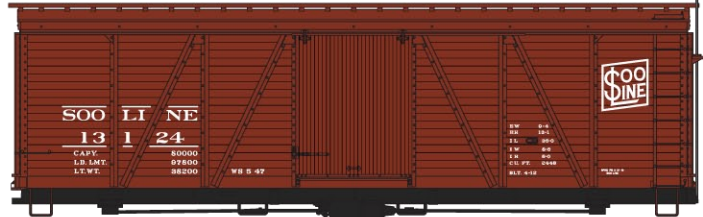

#6534 Western Pacific
 Pullman Standard 3-Bay
 Covered Hopper
 \$19.98 Retail

#1151 Soo Line 36' Fowler Wood Boxcar
 \$17.98 Retail **ALL NEW TOOLING**

#1707 Lehigh & New England
 36' Double Sheath Wood Boxcar w/Wood Ends
 & Fishbelly Underframe \$17.98 Retail

#5417 Wisconsin & Southern 50' Insulated Double Plug Door Steel Boxcar \$17.98 Retail

#2110 Burlington Northern-Santa Fe
 3-Bay ACF Covered Hopper-Green "Swoosh"
 \$18.98 Retail

#8097 Santa Fe 36' Double Sheath Wood Boxcars w/Straight Underframe

3-Car Set \$52.98 Retail

#8523 Dubuque Packing 40' Plug Door Steel Reefer \$18.98 Retail

Santa Fe Singles Available #80971

(Random from 3-Pack) \$17.98 Each Retail