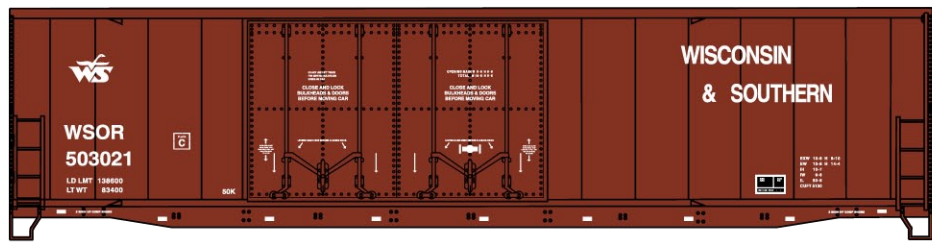

#6534 Western Pacific
 Pullman Standard 3-Bay
 Covered Hopper
 \$19.98 Retail

#1151 Soo Line 36' Fowler Wood Boxcar
 \$17.98 Retail **ALL NEW TOOLING**

#1707 Lehigh & New England
 36' Double Sheath Wood Boxcar w/Wood Ends
 & Fishbelly Underframe \$17.98 Retail

#5417 Wisconsin & Southern 50' Insulated Double Plug Door Steel Boxcar \$17.98 Retail

#2110 Burlington Northern-Santa Fe
 3-Bay ACF Covered Hopper-Green "Swoosh"
 \$18.98 Retail

#8097 Santa Fe 36' Double Sheath Wood Boxcars w/Straight Underframe

3-Car Set \$52.98 Retail

#8523 Dubuque Packing 40' Plug Door Steel Reefer \$18.98 Retail

Santa Fe Singles Available #80971

(Random from 3-Pack) \$17.98 Each Retail