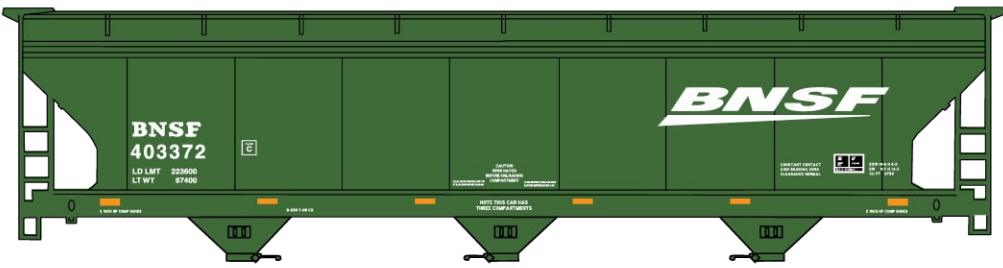

#6534 Western Pacific
 Pullman Standard 3-Bay
 Covered Hopper
 \$19.98 Retail

#1151 Soo Line 36' Fowler Wood Boxcar
 \$17.98 Retail **ALL NEW TOOLING**

#1707 Lehigh & New England
 36' Double Sheath Wood Boxcar w/Wood Ends
 & Fishbelly Underframe \$17.98 Retail

#5417 Wisconsin & Southern 50' Insulated Double Plug Door Steel Boxcar \$17.98 Retail

#2110 Burlington Northern-Santa Fe
 3-Bay ACF Covered Hopper-Green "Swoosh"
 \$18.98 Retail

#8097 Santa Fe 36' Double Sheath Wood Boxcars w/Straight Underframe

3-Car Set \$52.98 Retail

#8523 Dubuque Packing 40' Plug Door Steel Reefer \$18.98 Retail

Santa Fe Singles Available #80971

(Random from 3-Pack) \$17.98 Each Retail