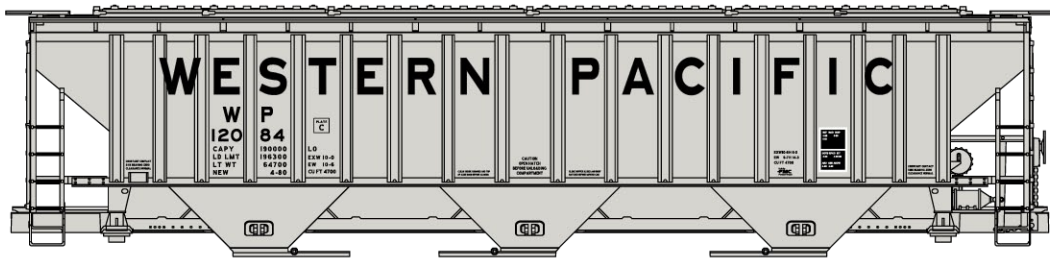

#6534 Western Pacific
 Pullman Standard 3-Bay
 Covered Hopper
 \$19.98 Retail

#1151 Soo Line 36' Fowler Wood Boxcar
 \$17.98 Retail **ALL NEW TOOLING**

#1707 Lehigh & New England
 36' Double Sheath Wood Boxcar w/Wood Ends
 & Fishbelly Underframe \$17.98 Retail

#5417 Wisconsin & Southern 50' Insulated Double Plug Door Steel Boxcar \$17.98 Retail

#2110 Burlington Northern-Santa Fe
 3-Bay ACF Covered Hopper-Green "Swoosh"
 \$18.98 Retail

#8097 Santa Fe 36' Double Sheath Wood Boxcars w/Straight Underframe

3-Car Set \$52.98 Retail

#8523 Dubuque Packing 40' Plug Door Steel Reefer \$18.98 Retail

Santa Fe Singles Available #80971

(Random from 3-Pack) \$17.98 Each Retail