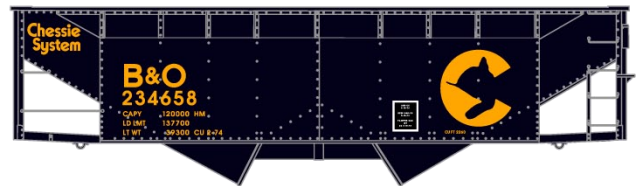

**#8103 Limited Run
 CP-Soo 3-Bay ACF
 Covered Hoppers
 3-Car Set
 \$55.98 Retail**

**CP-Soo Singles
 Available
 #20301
 \$18.98 Retail**

**#7739 Chessie/B&O
 50-Ton Offset Twin Hopper
 \$17.98 Retail**

**#3132 Pennsylvania/Fruit Growers Express
 40' Plug Door Insulated Boxcar \$17.98 Retail**

**#1309 Savannah & Atlanta
 36' Double Sheath Wood Boxcar w/Steel
 Ends & Fishbelly Underframe \$17.98 Retail**