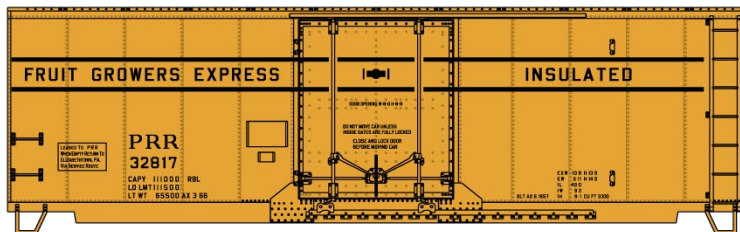

**#8103 Limited Run
 CP-Soo 3-Bay ACF
 Covered Hoppers
 3-Car Set
 \$55.98 Retail**

**CP-Soo Singles
 Available
 #20301
 \$18.98 Retail**

**#7739 Chessie/B&O
 50-Ton Offset Twin Hopper
 \$17.98 Retail**

**#3132 Pennsylvania/Fruit Growers Express
 40' Plug Door Insulated Boxcar \$17.98 Retail**

**#1309 Savannah & Atlanta
 36' Double Sheath Wood Boxcar w/Steel
 Ends & Fishbelly Underframe \$17.98 Retail**