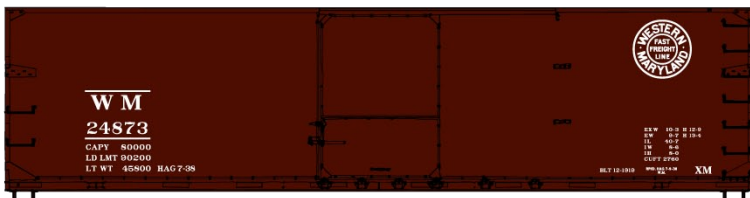

**#8103 Limited Run
 CP-Soo 3-Bay ACF
 Covered Hoppers
 3-Car Set
 \$55.98 Retail**

**CP-Soo Singles
 Available
 #20301
 \$18.98 Retail**

**#7739 Chessie/B&O
 50-Ton Offset Twin Hopper
 \$17.98 Retail**

**#3132 Pennsylvania/Fruit Growers Express
 40' Plug Door Insulated Boxcar \$17.98 Retail**

**#1309 Savannah & Atlanta
 36' Double Sheath Wood Boxcar w/Steel
 Ends & Fishbelly Underframe \$17.98 Retail**