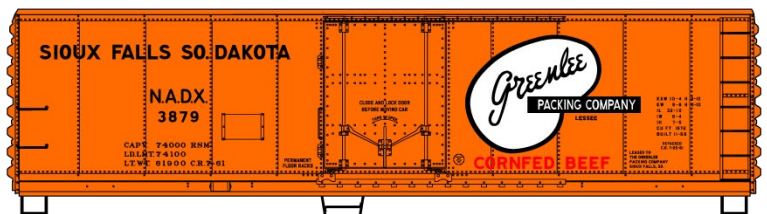

**#1309 Savannah & Atlanta
36' Double Sheath Wood Boxcar w/Steel
Ends & Fishbelly Underframe $17.98 Retail**

**#8525 Greenlee Packing Company
40' Plug Door Steel Reefer $18.98 Retail**