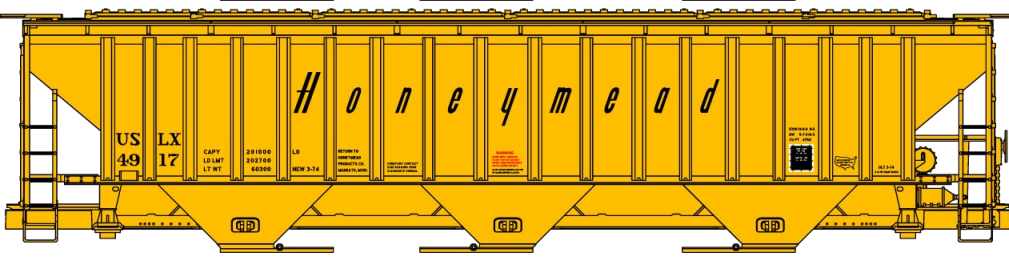

**#8102 Limited Run**  
 Pullman Standard  
 Covered Hoppers  
**3-Car Set**  
 \$58.98 Retail

**PS Covered Hopper**  
 Singles Available  
 \$19.98 Each Retail

**#81021 Terra Chemicals**  
**#81022 Portland Gin Co.**  
**#81023 Honeymead**

**#8524 Rath Packing Company**  
 40' Plug Door Steel Reefer \$18.98 Retail

**#1156 Bangor & Aroostook 36' Fowler**  
 Wood Boxcar \$17.98 Retail

**#37684 Toledo & Ohio Central**  
 41' Steel Gondola 3-Car Set \$52.98 Retail

**#1406 Norfolk & Western**  
 36' Double Sheath Wood Boxcar w/Steel  
 Ends & Straight Underframe \$17.98 Retail

**T&OC Singles Available #3768**  
 (Random from 3-Car Set)  
 \$17.98 Each Retail