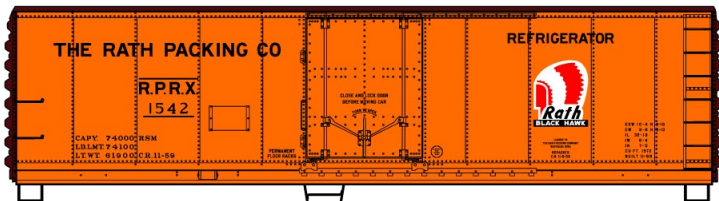

**#8102 Limited Run**  
 Pullman Standard  
 Covered Hoppers  
**3-Car Set**  
 \$58.98 Retail

**PS Covered Hopper**  
 Singles Available  
 \$19.98 Each Retail

**#81021 Terra Chemicals**  
**#81022 Portland Gin Co.**  
**#81023 Honeymead**

**#8524 Rath Packing Company**  
 40' Plug Door Steel Reefer \$18.98 Retail

**#1156 Bangor & Aroostook 36' Fowler**  
 Wood Boxcar \$17.98 Retail

**#37684 Toledo & Ohio Central**  
 41' Steel Gondola 3-Car Set \$52.98 Retail

**#1406 Norfolk & Western**  
 36' Double Sheath Wood Boxcar w/Steel  
 Ends & Straight Underframe \$17.98 Retail

**T&OC Singles Available #3768**  
 (Random from 3-Car Set)  
 \$17.98 Each Retail