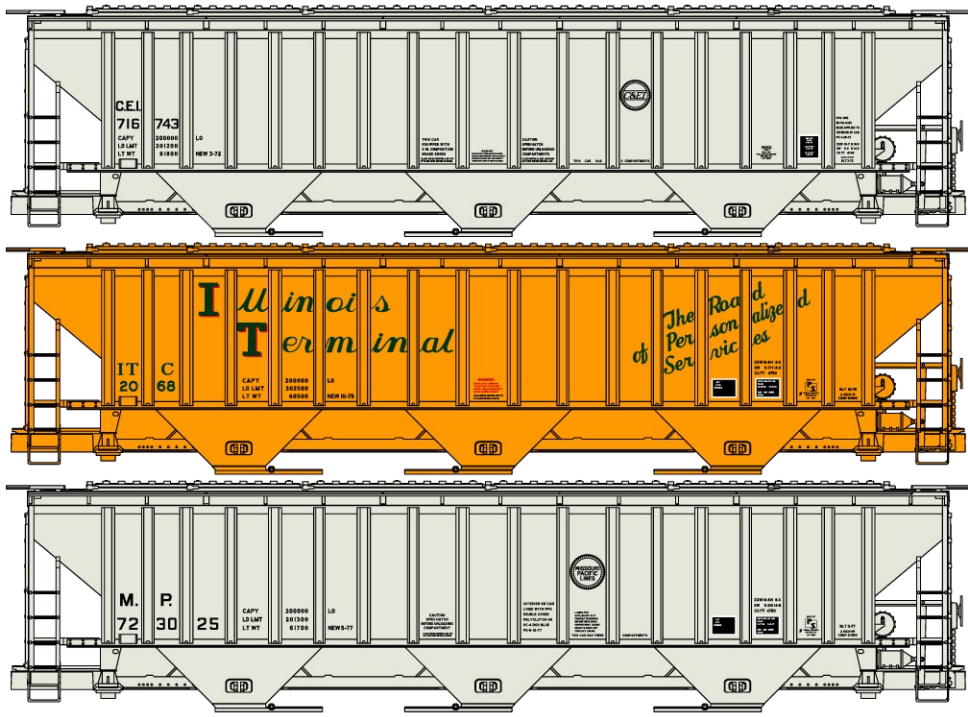

**#8099 Limited Run 3-Car Set**  
 Pullman Standard Covered Hoppers \$58.98 Retail

**Singles Available \$19.98 Each Retail**

- #80991 Chicago & Eastern Illinois
- #80992 Illinois Terminal
- #80993 Missouri Pacific

**#25844 Wheeling & Lake Erie**  
 USRA Twin Hopper  
 3-Car Set \$49.98 Retail

**W&LE Singles Available**  
**#2584 \$16.98 Retail**

**ALL NEW TOOLING**

**#1153 Nickel Plate 36' Fowler**  
 Wood Boxcar \$17.98 Retail

**#1404 Delaware, Lackawanna & Western**  
 36' Double Sheath Wood Boxcar w/Steel Ends & Straight Underframe \$17.98 Retail

**#3554 Monon 40' Sliding Door**  
 Steel Boxcar \$17.98 Retail