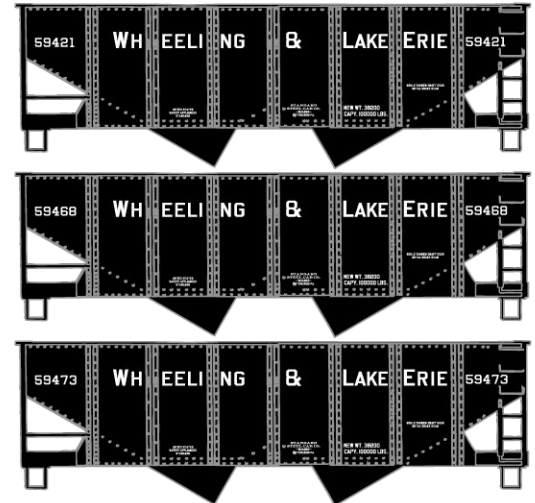

**#8099 Limited Run 3-Car Set**  
 Pullman Standard Covered Hoppers \$58.98 Retail

**Singles Available \$19.98 Each Retail**

- #80991 Chicago & Eastern Illinois
- #80992 Illinois Terminal
- #80993 Missouri Pacific

**#25844 Wheeling & Lake Erie**  
 USRA Twin Hopper  
 3-Car Set \$49.98 Retail

**W&LE Singles Available**  
**#2584 \$16.98 Retail**

**ALL NEW TOOLING**

**#1153 Nickel Plate 36' Fowler**  
 Wood Boxcar \$17.98 Retail

**#1404 Delaware, Lackawanna & Western**  
 36' Double Sheath Wood Boxcar w/Steel Ends & Straight Underframe \$17.98 Retail

**#3554 Monon 40' Sliding Door**  
 Steel Boxcar \$17.98 Retail