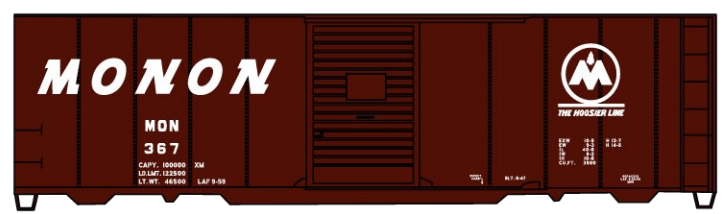

**#8099 Limited Run 3-Car Set**  
 Pullman Standard Covered Hoppers \$58.98 Retail

**Singles Available \$19.98 Each Retail**

- #80991 Chicago & Eastern Illinois
- #80992 Illinois Terminal
- #80993 Missouri Pacific

**#25844 Wheeling & Lake Erie**  
 USRA Twin Hopper  
 3-Car Set \$49.98 Retail

**W&LE Singles Available**  
**#2584 \$16.98 Retail**

**ALL NEW TOOLING**

**#1153 Nickel Plate 36' Fowler**  
 Wood Boxcar \$17.98 Retail

**#1404 Delaware, Lackawanna & Western**  
 36' Double Sheath Wood Boxcar w/Steel Ends & Straight Underframe \$17.98 Retail

**#3554 Monon 40' Sliding Door**  
 Steel Boxcar \$17.98 Retail