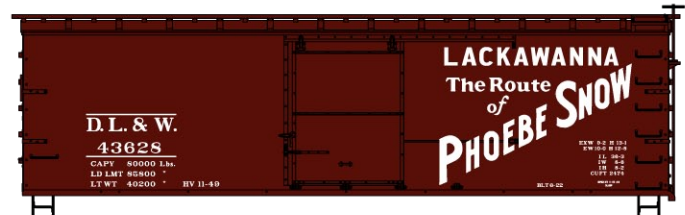

**#8099 Limited Run 3-Car Set**  
 Pullman Standard Covered Hoppers \$58.98 Retail

**Singles Available \$19.98 Each Retail**

- #80991 Chicago & Eastern Illinois
- #80992 Illinois Terminal
- #80993 Missouri Pacific

**#25844 Wheeling & Lake Erie**  
 USRA Twin Hopper  
 3-Car Set \$49.98 Retail

**W&LE Singles Available**  
**#2584 \$16.98 Retail**

**ALL NEW TOOLING**

**#1153 Nickel Plate 36' Fowler**  
 Wood Boxcar \$17.98 Retail

**#1404 Delaware, Lackawanna & Western**  
 36' Double Sheath Wood Boxcar w/Steel Ends & Straight Underframe \$17.98 Retail

**#3554 Monon 40' Sliding Door**  
 Steel Boxcar \$17.98 Retail