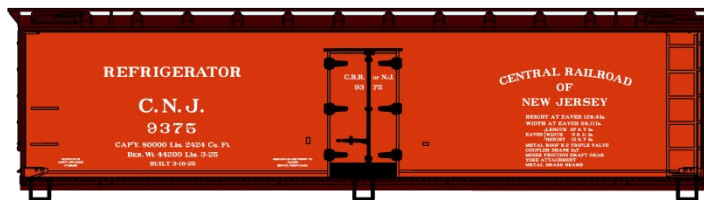

**#8107 Limited Run Santa Fe**  
 50' Steel Boxcar 3-Car Set \$55.98 Retail

**Singles Available \$18.98 Each Retail**

- #81071 (Top) Single Door - Texas Chief
- #81072 (Middle) Double Door - Super Chief
- #81073 (Bottom) Combo Door - San Francisco Chief

**#1709 Lake Shore & Michigan Southern**  
 36' Double Sheath Wood Boxcar w/Wood Ends & Fishbelly Underframe \$18.98 Retail

**#1161 Wabash 36' Fowler**  
 Wood Boxcar \$18.98 Retail

**#4854 Central New Jersey**  
 40' Wood Refrigerator Car \$19.98 Retail