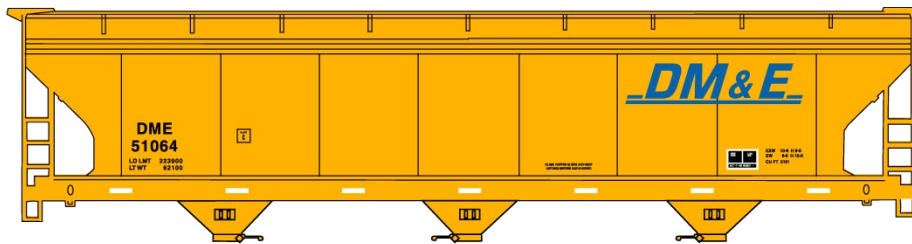

**#8107 Limited Run Santa Fe**  
 50' Steel Boxcar 3-Car Set \$55.98 Retail

**Singles Available \$18.98 Each Retail**

- #81071 (Top) Single Door - Texas Chief
- #81072 (Middle) Double Door - Super Chief
- #81073 (Bottom) Combo Door - San Francisco Chief

**#1709 Lake Shore & Michigan Southern**  
 36' Double Sheath Wood Boxcar w/Wood Ends & Fishbelly Underframe \$18.98 Retail

**#1161 Wabash 36' Fowler**  
 Wood Boxcar \$18.98 Retail

**#4854 Central New Jersey**  
 40' Wood Refrigerator Car \$19.98 Retail

**#7020 NC&StL - Nashville Chattanooga & St. Louis**  
 40' Single Sheath Wood Boxcar \$18.98 Retail

**#20722 Dakota, Minnesota and Eastern**  
 3-Bay ACF Covered Hopper \$19.98 Retail

**#6538 Toledo Peoria & Western Pullman**  
 Standard Covered Hopper \$20.98 Retail