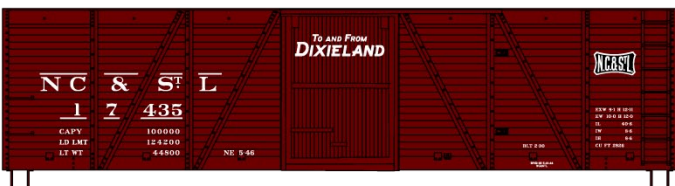

**#8107 Limited Run Santa Fe**  
 50' Steel Boxcar 3-Car Set \$55.98 Retail

**Singles Available \$18.98 Each Retail**

- #81071 (Top) Single Door - Texas Chief
- #81072 (Middle) Double Door - Super Chief
- #81073 (Bottom) Combo Door - San Francisco Chief

**#1709 Lake Shore & Michigan Southern**  
 36' Double Sheath Wood Boxcar w/Wood Ends & Fishbelly Underframe \$18.98 Retail

**#1161 Wabash 36' Fowler**  
 Wood Boxcar \$18.98 Retail

**#4854 Central New Jersey**  
 40' Wood Refrigerator Car \$19.98 Retail

**#7020 NC&StL - Nashville Chattanooga & St. Louis**  
 40' Single Sheath Wood Boxcar \$18.98 Retail

**#20722 Dakota, Minnesota and Eastern**  
 3-Bay ACF Covered Hopper \$19.98 Retail

**#6538 Toledo Peoria & Western Pullman**  
 Standard Covered Hopper \$20.98 Retail