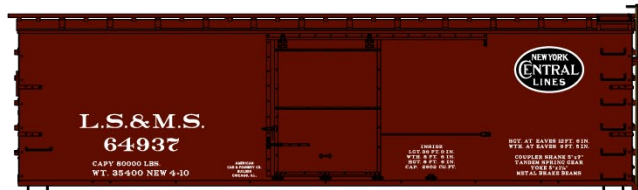

**#8107 Limited Run Santa Fe**  
 50' Steel Boxcar 3-Car Set \$55.98 Retail

**Singles Available \$18.98 Each Retail**

- #81071 (Top) Single Door - Texas Chief
- #81072 (Middle) Double Door - Super Chief
- #81073 (Bottom) Combo Door - San Francisco Chief

**#1709 Lake Shore & Michigan Southern**  
 36' Double Sheath Wood Boxcar w/Wood Ends & Fishbelly Underframe \$18.98 Retail

**#1161 Wabash 36' Fowler**  
 Wood Boxcar \$18.98 Retail

**#4854 Central New Jersey**  
 40' Wood Refrigerator Car \$19.98 Retail