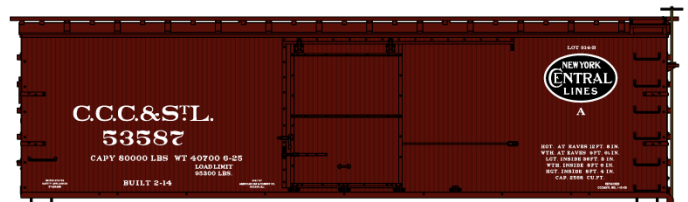

#5240 Pennsylvania (X56 Class) 50' Double Door Steel Boxcar \$18.98 Retail

#4905 Chicago Great Western 40' Wood Refrigerator Car \$19.98 Retail

#1160 Pacific Great Eastern 36' Fowler Wood Boxcar \$18.98 Retail

#3556 Boston & Maine 40' Single Door Steel Boxcar \$18.98 Retail

#4647 Lackawanna 40' Double Sheath Wood Boxcar \$18.98 Retail

#1310 Big Four CCC&StL/NYC 36' Double Sheath Wood Boxcar w/Steel Ends & Fishbelly Underframe \$18.98 Retail