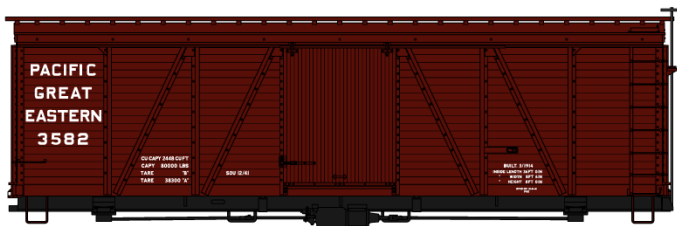

#6537 Burlington Northern Santa Fe Pullman Standard Covered Hopper \$20.98 Retail

#8106 Limited Run New York Susquehanna & Western USRA Hopper 3-Car Set \$52.98 Retail

NYS&W Singles #25731 Random from 3-Car Set \$17.98 Retail

#5240 Pennsylvania (X56 Class) 50' Double Door Steel Boxcar \$18.98 Retail

#4905 Chicago Great Western 40' Wood Refrigerator Car \$19.98 Retail

#1160 Pacific Great Eastern 36' Fowler Wood Boxcar \$18.98 Retail

#3556 Boston & Maine 40' Single Door Steel Boxcar \$18.98 Retail

#4647 Lackawanna 40' Double Sheath Wood Boxcar \$18.98 Retail

#1310 Big Four CCC&StL/NYC 36' Double Sheath Wood Boxcar w/Steel Ends & Fishbelly Underframe \$18.98 Retail