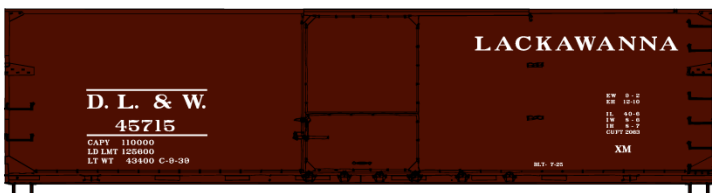

#5240 Pennsylvania (X56 Class) 50' Double Door Steel Boxcar \$18.98 Retail

#4905 Chicago Great Western 40' Wood Refrigerator Car \$19.98 Retail

#1160 Pacific Great Eastern 36' Fowler Wood Boxcar \$18.98 Retail

#3556 Boston & Maine 40' Single Door Steel Boxcar \$18.98 Retail

#4647 Lackawanna 40' Double Sheath Wood Boxcar \$18.98 Retail

#1310 Big Four CCC&StL/NYC 36' Double Sheath Wood Boxcar w/Steel Ends & Fishbelly Underframe \$18.98 Retail