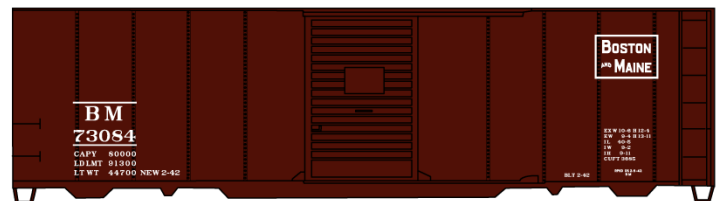

#6537 Burlington Northern Santa Fe Pullman Standard Covered Hopper \$20.98 Retail

#8106 Limited Run New York Susquehanna & Western USRA Hopper 3-Car Set \$52.98 Retail

NYS&W Singles #25731 Random from 3-Car Set \$17.98 Retail

#5240 Pennsylvania (X56 Class) 50' Double Door Steel Boxcar \$18.98 Retail

#4905 Chicago Great Western 40' Wood Refrigerator Car \$19.98 Retail

#1160 Pacific Great Eastern 36' Fowler Wood Boxcar \$18.98 Retail

#3556 Boston & Maine 40' Single Door Steel Boxcar \$18.98 Retail

#4647 Lackawanna 40' Double Sheath Wood Boxcar \$18.98 Retail

#1310 Big Four CCC&StL/NYC 36' Double Sheath Wood Boxcar w/Steel Ends & Fishbelly Underframe \$18.98 Retail