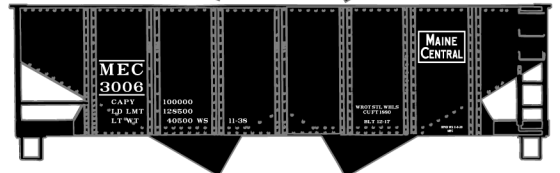

#6536 L&N/SCL
 Family Lines
 Pullman Standard
 3-Bay Covered Hopper
 \$19.98 Retail

#8105 Limited Run
 Southern Pacific 'Overnight'
 AAR Boxcar 3-Car Set \$52.98 Retail

SP Singles Available #81051 \$17.98ea.Retail

#1159 Nashville Chattanooga & St. Louis
 36' Fowler Wood Boxcar \$17.98 Retail

#1805 Philadelphia & Reading
 36' Double Sheath Wood Boxcar w/Wood
 Ends & Straight Underframe \$17.98 Retail

#25854 Maine Central USRA
 Twin Hopper 3-Car Set \$49.98 Retail

#5137 Western Pacific
 50' Plug Door Steel Boxcar \$17.98 Retail

#5507 Burlington 50' Superior Door Steel Boxcar \$17.98 Retail

MeC Singles Available #2585
 \$16.98 Retail

#4740 Soo Line
 40' Wood Stock Car
 \$17.98 Retail