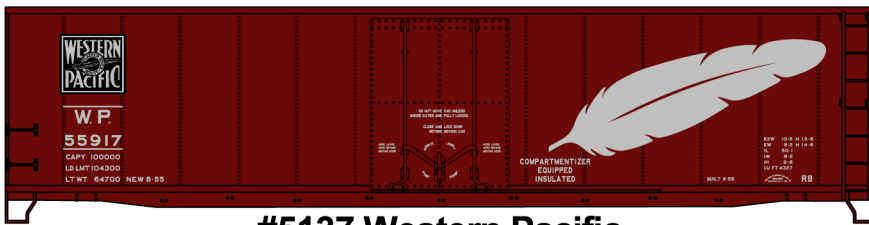

#6536 L&N/SCL
 Family Lines
 Pullman Standard
 3-Bay Covered Hopper
 \$19.98 Retail

#8105 Limited Run
 Southern Pacific 'Overnight'
 AAR Boxcar 3-Car Set \$52.98 Retail

SP Singles Available #81051 \$17.98ea.Retail

#1159 Nashville Chattanooga & St. Louis
 36' Fowler Wood Boxcar \$17.98 Retail

#1805 Philadelphia & Reading
 36' Double Sheath Wood Boxcar w/Wood
 Ends & Straight Underframe \$17.98 Retail

#25854 Maine Central USRA
 Twin Hopper 3-Car Set \$49.98 Retail

#5137 Western Pacific
 50' Plug Door Steel Boxcar \$17.98 Retail

#5507 Burlington 50' Superior Door Steel Boxcar \$17.98 Retail

MeC Singles Available #2585
 \$16.98 Retail

#4740 Soo Line
 40' Wood Stock Car
 \$17.98 Retail