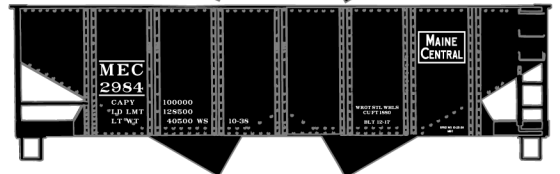

#6536 L&N/SCL
 Family Lines
 Pullman Standard
 3-Bay Covered Hopper
 \$19.98 Retail

#8105 Limited Run
 Southern Pacific 'Overnight'
 AAR Boxcar 3-Car Set \$52.98 Retail

SP Singles Available #81051 \$17.98ea.Retail

#1159 Nashville Chattanooga & St. Louis
 36' Fowler Wood Boxcar \$17.98 Retail

#1805 Philadelphia & Reading
 36' Double Sheath Wood Boxcar w/Wood
 Ends & Straight Underframe \$17.98 Retail

#25854 Maine Central USRA
 Twin Hopper 3-Car Set \$49.98 Retail

#5137 Western Pacific
 50' Plug Door Steel Boxcar \$17.98 Retail

#5507 Burlington 50' Superior Door Steel Boxcar \$17.98 Retail

MeC Singles Available #2585
 \$16.98 Retail

#4740 Soo Line
 40' Wood Stock Car
 \$17.98 Retail