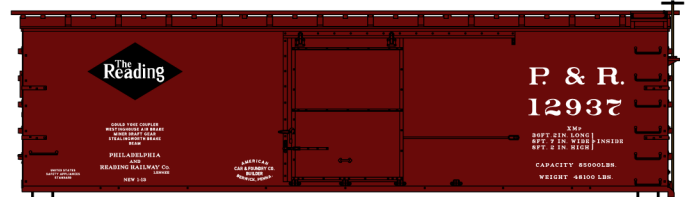

#6536 L&N/SCL
 Family Lines
 Pullman Standard
 3-Bay Covered Hopper
 \$19.98 Retail

#8105 Limited Run
 Southern Pacific 'Overnight'
 AAR Boxcar 3-Car Set \$52.98 Retail

SP Singles Available #81051 \$17.98ea.Retail

#1159 Nashville Chattanooga & St. Louis
 36' Fowler Wood Boxcar \$17.98 Retail

#1805 Philadelphia & Reading
 36' Double Sheath Wood Boxcar w/Wood
 Ends & Straight Underframe \$17.98 Retail

#25854 Maine Central USRA
 Twin Hopper 3-Car Set \$49.98 Retail