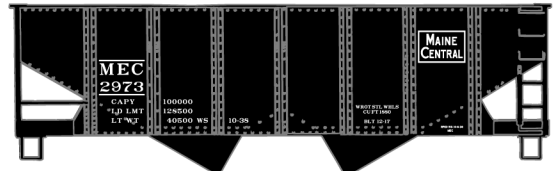

#6536 L&N/SCL
 Family Lines
 Pullman Standard
 3-Bay Covered Hopper
 \$19.98 Retail

#8105 Limited Run
 Southern Pacific 'Overnight'
 AAR Boxcar 3-Car Set \$52.98 Retail

SP Singles Available #81051 \$17.98ea.Retail

#1159 Nashville Chattanooga & St. Louis
 36' Fowler Wood Boxcar \$17.98 Retail

#1805 Philadelphia & Reading
 36' Double Sheath Wood Boxcar w/Wood
 Ends & Straight Underframe \$17.98 Retail

#25854 Maine Central USRA
 Twin Hopper 3-Car Set \$49.98 Retail

#5137 Western Pacific
 50' Plug Door Steel Boxcar \$17.98 Retail

#5507 Burlington 50' Superior Door Steel Boxcar \$17.98 Retail

MeC Singles Available #2585
 \$16.98 Retail

#4740 Soo Line
 40' Wood Stock Car
 \$17.98 Retail