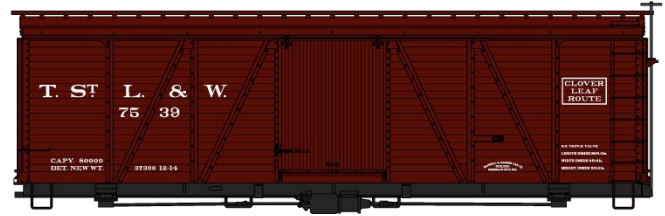

#6541 Chicago Great Western Pullman Standard Covered Hopper \$20.98 Retail

#5327 Canadian Pacific 50' Combination Door Welded Steel Boxcar \$18.98 Retail

#1166 Toledo St. Louis & Western 36' Fowler Wood Boxcar \$18.98 Retail

#4120 Michigan Central 40' Single Sheath Wood Boxcar \$18.98 Retail

#4742 Swift Live Stock Express 40' Wood Stock Car \$18.98 Retail

#1711 CCC&StL Big Four 36' Double Sheath Wood Boxcar w/Wood Ends & Fishbelly Underframe \$18.98 Retail

LIMITED RUN
#8112 Rock Island with Chicago & North Western Reporting Marks
 3-Car Set of 50' Exterior Post Steel Boxcars
 \$55.98 Retail

Singles Available \$18.98 each

- #81121 Blue (Top)
- #81122 Brown (Middle)
- #81123 White (Bottom)