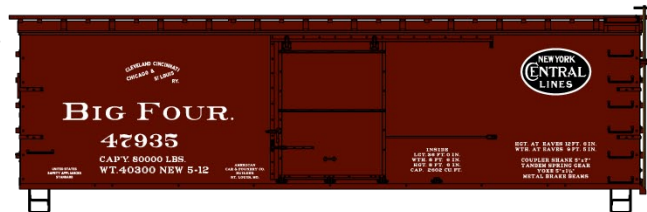

#6541 Chicago Great Western Pullman Standard Covered Hopper \$20.98 Retail

#5327 Canadian Pacific 50' Combination Door Welded Steel Boxcar \$18.98 Retail

#1166 Toledo St. Louis & Western 36' Fowler Wood Boxcar \$18.98 Retail

#4120 Michigan Central 40' Single Sheath Wood Boxcar \$18.98 Retail

#4742 Swift Live Stock Express 40' Wood Stock Car \$18.98 Retail

#1711 CCC&StL Big Four 36' Double Sheath Wood Boxcar w/Wood Ends & Fishbelly Underframe \$18.98 Retail

LIMITED RUN
#8112 Rock Island with Chicago & North Western Reporting Marks
 3-Car Set of 50' Exterior Post Steel Boxcars
 \$55.98 Retail

Singles Available \$18.98 each

- #81121 Blue (Top)
- #81122 Brown (Middle)
- #81123 White (Bottom)