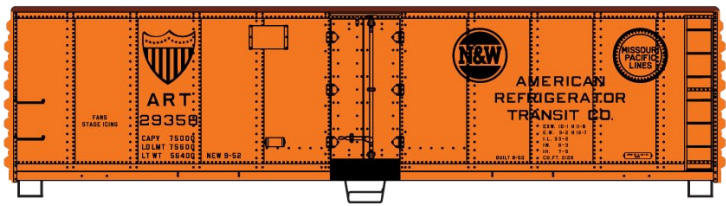

**#8116 Carbon Black**  
 ACF Covered Hopper  
 Limited Run 3-Car Set  
 \$58.98 Retail

Available Separately  
**\$19.98 Each Retail**

#81161 (Top) Cancarb

#81162 (Middle) Sid  
 Richardson Carbon Co.

#81163 (Bottom) Columbian  
 Chemicals Company

**#8325 American Refrigerator Transit**  
 40' Steel Reefer \$18.98 Retail

**#1168 Illinois Terminal 36' Fowler**  
 Wood Boxcar \$18.98 Retail

**#2587 Toronto Hamilton & Buffalo**  
 USRA Twin Hopper \$17.98 Retail