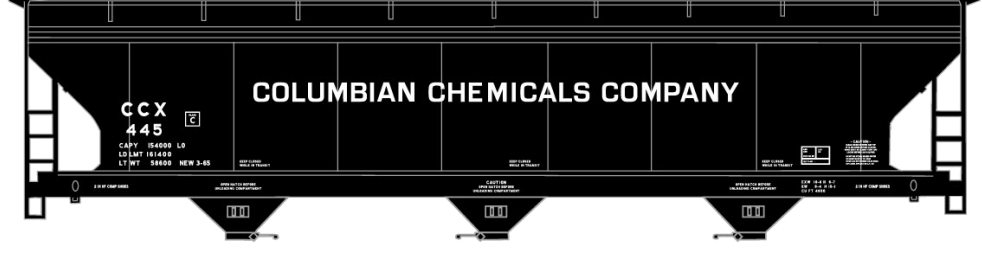

**#8116 Carbon Black**  
 ACF Covered Hopper  
 Limited Run 3-Car Set  
 \$58.98 Retail

Available Separately  
**\$19.98 Each Retail**

#81161 (Top) Cancarb

#81162 (Middle) Sid  
 Richardson Carbon Co.

#81163 (Bottom) Columbian  
 Chemicals Company

**#8325 American Refrigerator Transit**  
 40' Steel Reefer \$18.98 Retail

**#1168 Illinois Terminal 36' Fowler**  
 Wood Boxcar \$18.98 Retail

**#2587 Toronto Hamilton & Buffalo**  
 USRA Twin Hopper \$17.98 Retail