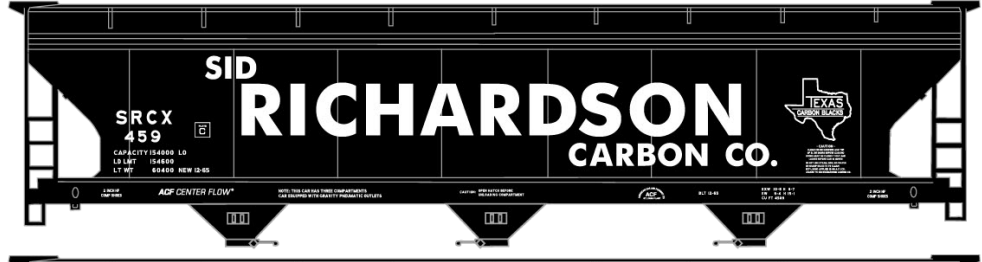

**#8116 Carbon Black**  
 ACF Covered Hopper  
 Limited Run 3-Car Set  
 \$58.98 Retail

Available Separately  
**\$19.98 Each Retail**

#81161 (Top) Cancarb

#81162 (Middle) Sid  
 Richardson Carbon Co.

#81163 (Bottom) Columbian  
 Chemicals Company

**#8325 American Refrigerator Transit**  
 40' Steel Reefer \$18.98 Retail

**#1168 Illinois Terminal 36' Fowler**  
 Wood Boxcar \$18.98 Retail

**#2587 Toronto Hamilton & Buffalo**  
 USRA Twin Hopper \$17.98 Retail