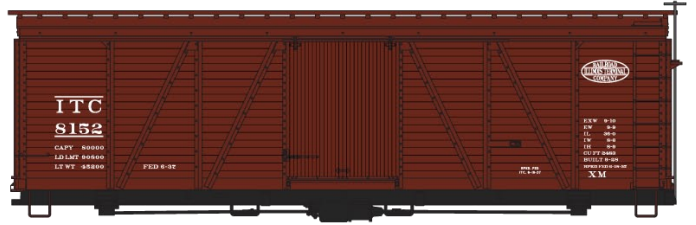

**#8116 Carbon Black**  
 ACF Covered Hopper  
 Limited Run 3-Car Set  
 \$58.98 Retail

Available Separately  
**\$19.98 Each Retail**

#81161 (Top) Cancarb

#81162 (Middle) Sid  
 Richardson Carbon Co.

#81163 (Bottom) Columbian  
 Chemicals Company

**#8325 American Refrigerator Transit**  
 40' Steel Reefer \$18.98 Retail

**#1168 Illinois Terminal 36' Fowler**  
 Wood Boxcar \$18.98 Retail

**#2587 Toronto Hamilton & Buffalo**  
 USRA Twin Hopper \$17.98 Retail