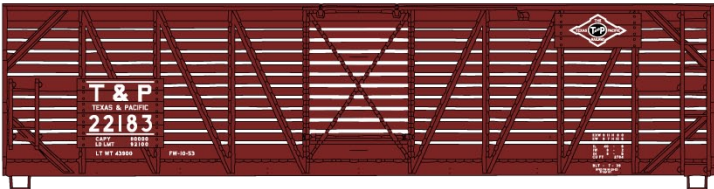

#6543 Conrail
 Pullman Standard
 Covered Hopper
 \$20.98 Retail

#1230 Chicago & North Western
 USRA Hopper 3-Car Set \$52.98 Retail

CNW Singles #24251 \$17.98 Retail
 (Random Road Number)

#1311 Central of Georgia
 36' Double Sheath Wood Boxcar
 w/Metal Ends & Fishbelly
 Underframe \$18.98 Retail

#4743 Texas & Pacific
 40' Wood Stock Car \$18.98 Retail

#1167 Erie 36' Fowler Wood Boxcar
 \$18.98 Retail

#8115 Union Pacific Limited Run
 40' Steel Boxcar 3-Car Set \$58.98 Retail

#81151 U.P. Single Door
 40' Boxcar \$19.98 Retail

#81152 U.P. Double Door
 40' Boxcar \$19.98 Retail

#81153 U.P. PS-1
 40' Boxcar \$19.98 Retail