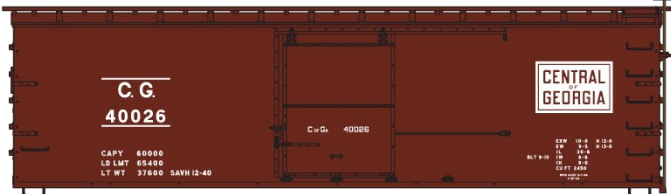

#6543 Conrail
 Pullman Standard
 Covered Hopper
 \$20.98 Retail

#1230 Chicago & North Western
 USRA Hopper 3-Car Set \$52.98 Retail

CNW Singles #24251 \$17.98 Retail
 (Random Road Number)

#1311 Central of Georgia
 36' Double Sheath Wood Boxcar
 w/Metal Ends & Fishbelly
 Underframe \$18.98 Retail

#4743 Texas & Pacific
 40' Wood Stock Car \$18.98 Retail

#1167 Erie 36' Fowler Wood Boxcar
 \$18.98 Retail

#8115 Union Pacific Limited Run
 40' Steel Boxcar 3-Car Set \$58.98 Retail

#81151 U.P. Single Door
 40' Boxcar \$19.98 Retail