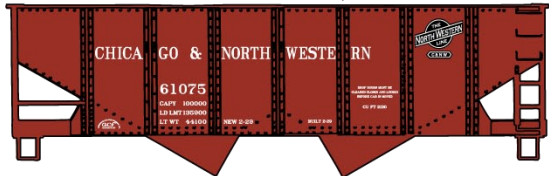

#6543 Conrail
 Pullman Standard
 Covered Hopper
 \$20.98 Retail

#1230 Chicago & North Western
 USRA Hopper 3-Car Set \$52.98 Retail

CNW Singles #24251 \$17.98 Retail
 (Random Road Number)

#1311 Central of Georgia
 36' Double Sheath Wood Boxcar
 w/Metal Ends & Fishbelly
 Underframe \$18.98 Retail

#4743 Texas & Pacific
 40' Wood Stock Car \$18.98 Retail

#1167 Erie 36' Fowler Wood Boxcar
 \$18.98 Retail

#8115 Union Pacific Limited Run
 40' Steel Boxcar 3-Car Set \$58.98 Retail

#81151 U.P. Single Door
 40' Boxcar \$19.98 Retail