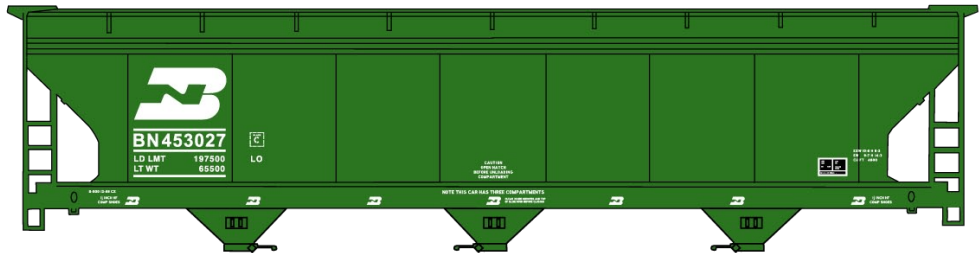

#2112 Burlington Northern 3-Bay ACF
Covered Hopper $19.98 Retail