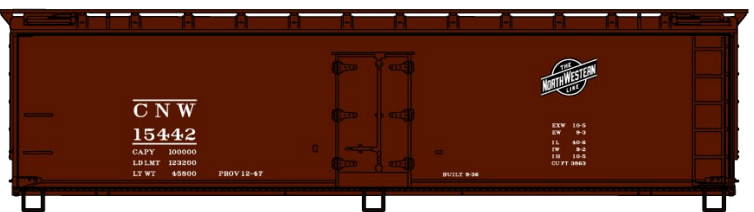

#8111 Pittsburgh & Lake Erie 3-Car Set
 40' Steel Boxcars \$55.98 Retail

P&LE Singles #81111 \$18.98

#1807 Denver & Rio Grande
 36' Double Sheath Wood Boxcar w/Wood Ends & Straight Underframe \$18.98 Retail

#4856 Chicago & North Western
 40' Wood Reefer \$19.98 Retail

#1165 Chicago, Indianapolis & Louisville
 36' Fowler Wood Boxcar \$18.98 Retail

#37704 Pittsburgh & West Virginia
 41' Steel Gondola 3-Car Set \$55.98 Retail