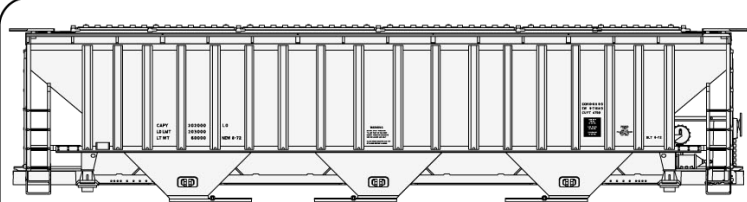

#2112 Burlington Northern 3-Bay ACF
Covered Hopper $19.98 Retail