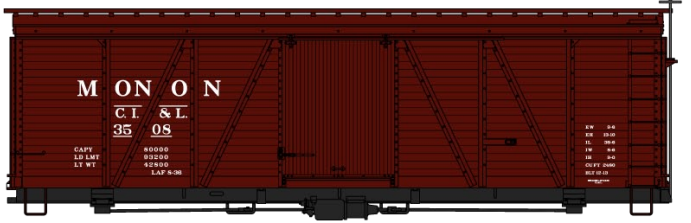

#8111 Pittsburgh & Lake Erie 3-Car Set
 40' Steel Boxcars \$55.98 Retail

P&LE Singles #81111 \$18.98

#1807 Denver & Rio Grande
 36' Double Sheath Wood Boxcar w/Wood Ends & Straight Underframe \$18.98 Retail

#4856 Chicago & North Western
 40' Wood Reefer \$19.98 Retail

#1165 Chicago, Indianapolis & Louisville
 36' Fowler Wood Boxcar \$18.98 Retail

#37704 Pittsburgh & West Virginia
 41' Steel Gondola 3-Car Set \$55.98 Retail