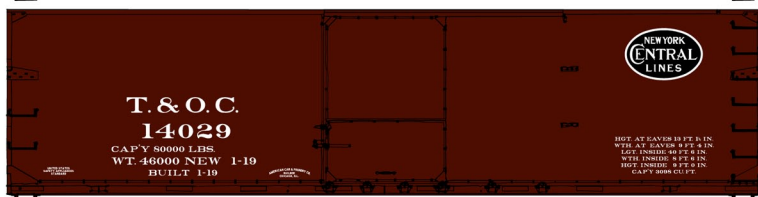

#81172 (Middle) Toledo & Ohio Central

#81171 (Top) CCC&StL Cleveland, Cincinnati, Chicago and St. Louis