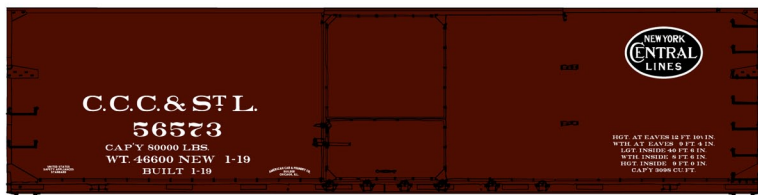

#1169 Quebec Central 36' Fowler Wood Boxcar \$18.98 Retail

#8526 Black Hills Packing 40' Plug Door Steel Reefer \$19.98 Retail

#5662 Canadian National/Illinois Central 50' Exterior Post Welded Boxcar \$18.98 Retail

#34071 Illinois Terminal 40' PS-1 Steel Boxcar \$18.98 Retail

#3134 Canadian Pacific 40' Insulated Steel Boxcar \$18.98 Retail

#8117 Limited Run New York Central Subsidiary 40' Double Sheath Wood Boxcar 3-Car Set \$55.98 Retail