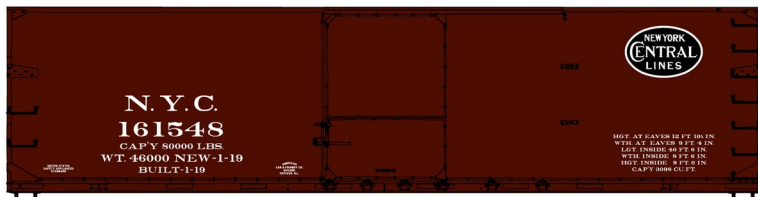

#1169 Quebec Central 36' Fowler Wood Boxcar \$18.98 Retail

#8526 Black Hills Packing 40' Plug Door Steel Reefer \$19.98 Retail

#5662 Canadian National/Illinois Central 50' Exterior Post Welded Boxcar \$18.98 Retail

#34071 Illinois Terminal 40' PS-1 Steel Boxcar \$18.98 Retail

#3134 Canadian Pacific 40' Insulated Steel Boxcar \$18.98 Retail

#8117 Limited Run New York Central Subsidiary 40' Double Sheath Wood Boxcar 3-Car Set \$55.98 Retail

Available Separately
 \$18.98 Each Retail

#81171 (Top) CCC&StL Cleveland, Cincinnati, Chicago and St. Louis

#81172 (Middle) Toledo & Ohio Central

#81173 (Bottom) New York Central