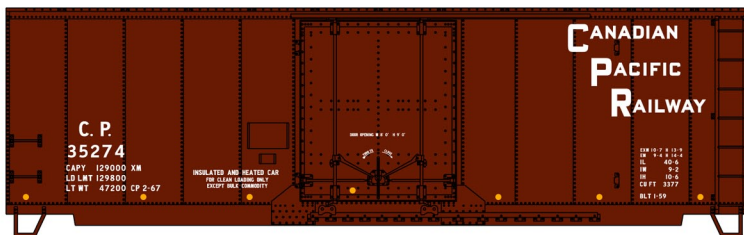

#1169 Quebec Central 36' Fowler Wood Boxcar \$18.98 Retail

#8526 Black Hills Packing 40' Plug Door Steel Reefer \$19.98 Retail

#5662 Canadian National/Illinois Central 50' Exterior Post Welded Boxcar \$18.98 Retail

#34071 Illinois Terminal 40' PS-1 Steel Boxcar \$18.98 Retail

#3134 Canadian Pacific 40' Insulated Steel Boxcar \$18.98 Retail

#8117 Limited Run New York Central Subsidiary 40' Double Sheath Wood Boxcar 3-Car Set \$55.98 Retail