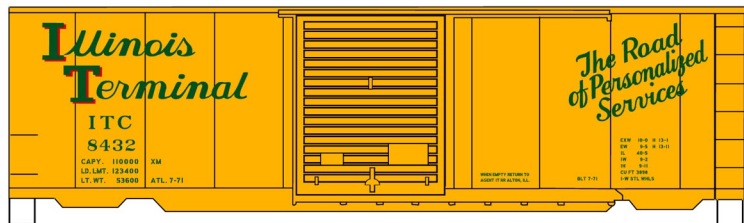

#1169 Quebec Central 36' Fowler Wood Boxcar \$18.98 Retail

#8526 Black Hills Packing 40' Plug Door Steel Reefer \$19.98 Retail

#5662 Canadian National/Illinois Central 50' Exterior Post Welded Boxcar \$18.98 Retail

#34071 Illinois Terminal 40' PS-1 Steel Boxcar \$18.98 Retail

#3134 Canadian Pacific 40' Insulated Steel Boxcar \$18.98 Retail

#8117 Limited Run New York Central Subsidiary 40' Double Sheath Wood Boxcar 3-Car Set \$55.98 Retail