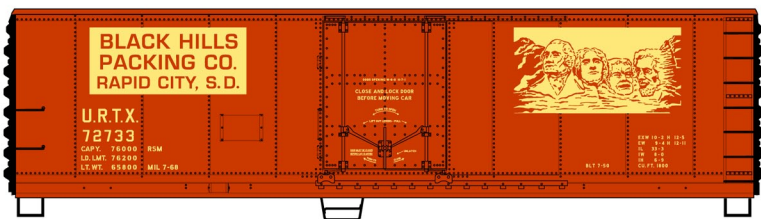

#1169 Quebec Central 36' Fowler Wood Boxcar \$18.98 Retail

#8526 Black Hills Packing 40' Plug Door Steel Reefer \$19.98 Retail

#5662 Canadian National/Illinois Central 50' Exterior Post Welded Boxcar \$18.98 Retail

#34071 Illinois Terminal 40' PS-1 Steel Boxcar \$18.98 Retail

#3134 Canadian Pacific 40' Insulated Steel Boxcar \$18.98 Retail

#8117 Limited Run New York Central Subsidiary 40' Double Sheath Wood Boxcar 3-Car Set \$55.98 Retail