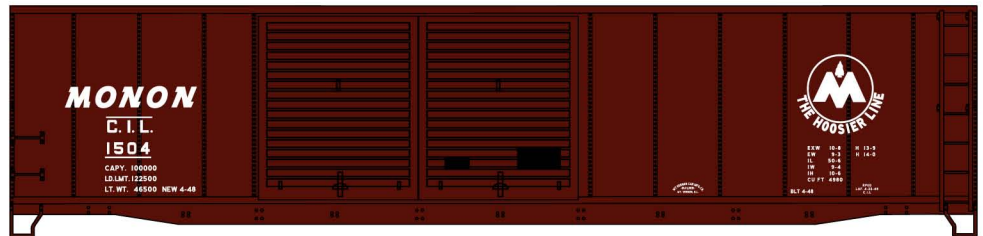

#8128 Limited Run Pennsylvania

"Don't Stand Me Still!" X29D with yellow Slogan 40' Steel Boxcar 3-Car Set \$55.98 Retail

Singles Available #81281 \$18.98 Each Retail

#4858 Erie 40' Wood Reefer \$19.98 Retail

#2436 Western Pacific 55-Ton USRA Twin Hopper \$17.98 Retail

#5244 Monon (Chicago, Indianapolis & Louisville) 50' Double Door Steel Boxcar \$18.98 Retail

#1178 Montreal & Atlantic (Canadian Pacific) 36' Fowler Wood Boxcar \$18.98 Retail

#1713 Bangor & Aroostook 36' Double Sheath Wood Boxcar \$18.98 Retail

#7567 Southern Pacific 70-Ton Offset Triple Hopper \$18.98 Retail