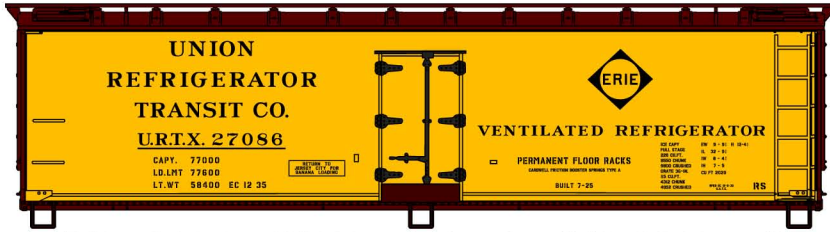

#8128 Limited Run Pennsylvania

"Don't Stand Me Still!" X29D with yellow Slogan 40' Steel Boxcar 3-Car Set \$55.98 Retail

Singles Available #81281 \$18.98 Each Retail

#4858 Erie 40' Wood Reefer \$19.98 Retail

#2436 Western Pacific 55-Ton USRA Twin Hopper \$17.98 Retail

#5244 Monon (Chicago, Indianapolis & Louisville) 50' Double Door Steel Boxcar \$18.98 Retail

#1178 Montreal & Atlantic (Canadian Pacific) 36' Fowler Wood Boxcar \$18.98 Retail