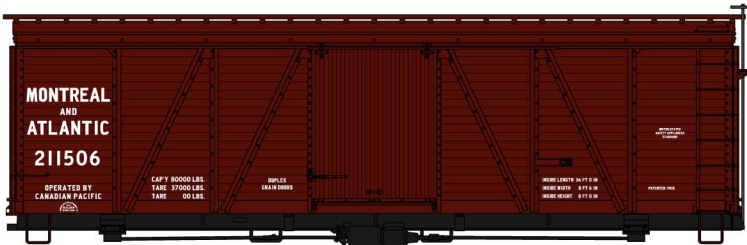

#8128 Limited Run Pennsylvania

"Don't Stand Me Still!" X29D with yellow Slogan 40' Steel Boxcar 3-Car Set \$55.98 Retail

Singles Available #81281 \$18.98 Each Retail

#4858 Erie 40' Wood Reefer \$19.98 Retail

#2436 Western Pacific 55-Ton USRA Twin Hopper \$17.98 Retail

#5244 Monon (Chicago, Indianapolis & Louisville) 50' Double Door Steel Boxcar \$18.98 Retail

#1178 Montreal & Atlantic (Canadian Pacific) 36' Fowler Wood Boxcar \$18.98 Retail

#1713 Bangor & Aroostook 36' Double Sheath Wood Boxcar \$18.98 Retail

#7567 Southern Pacific 70-Ton Offset Triple Hopper \$18.98 Retail