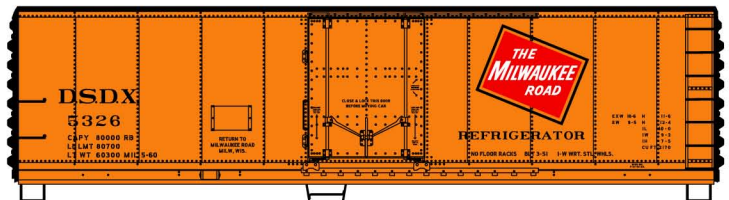

**#8127 Limited Run  
 Private Owner  
 Pullman Standard  
 Covered Hopper  
 3-Car Set  
 \$61.98 Retail**

**Available Separately**  
 #81271 Corn Sweeteners  
 #81272 Farmers Co-Op  
 #81273 Georgia Pacific  
 \$20.98 Each Retail

**#4648 Reading 40'  
 Double Sheath Wood  
 Boxcar \$18.98 Retail**

**#2588 Susquehanna  
 & New York  
 55-Ton USRA Twin  
 Hopper \$17.98 Retail**

**#1313 Pittsburgh & Lake Erie 36'  
 Double Sheath Wood Boxcar \$18.98 Retail**