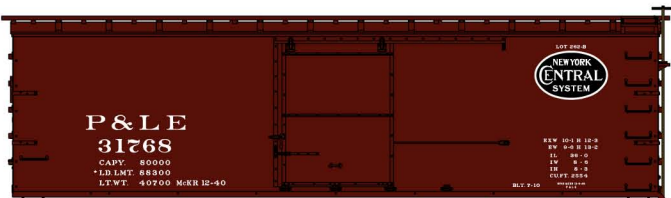

**#8127 Limited Run  
 Private Owner  
 Pullman Standard  
 Covered Hopper  
 3-Car Set  
 \$61.98 Retail**

**Available Separately**  
 #81271 Corn Sweeteners  
 #81272 Farmers Co-Op  
 #81273 Georgia Pacific  
 \$20.98 Each Retail

**#4648 Reading 40'  
 Double Sheath Wood  
 Boxcar \$18.98 Retail**

**#2588 Susquehanna  
 & New York  
 55-Ton USRA Twin  
 Hopper \$17.98 Retail**

**#1313 Pittsburgh & Lake Erie 36'  
 Double Sheath Wood Boxcar \$18.98 Retail**