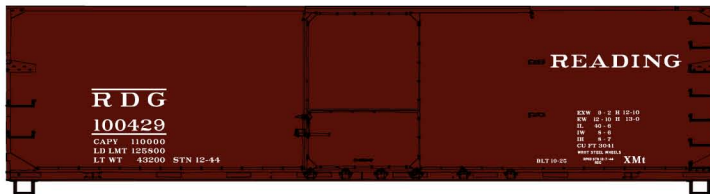

**#8127 Limited Run  
 Private Owner  
 Pullman Standard  
 Covered Hopper  
 3-Car Set  
 \$61.98 Retail**

**Available Separately**  
 #81271 Corn Sweeteners  
 #81272 Farmers Co-Op  
 #81273 Georgia Pacific  
 \$20.98 Each Retail

**#4648 Reading 40'  
 Double Sheath Wood  
 Boxcar \$18.98 Retail**

**#2588 Susquehanna  
 & New York  
 55-Ton USRA Twin  
 Hopper \$17.98 Retail**

**#1313 Pittsburgh & Lake Erie 36'  
 Double Sheath Wood Boxcar \$18.98 Retail**