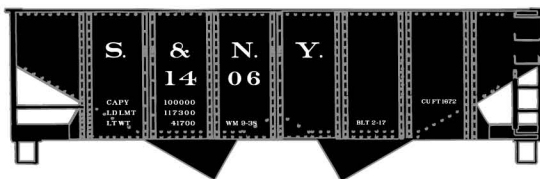

**#8127 Limited Run  
 Private Owner  
 Pullman Standard  
 Covered Hopper  
 3-Car Set  
 \$61.98 Retail**

**Available Separately**  
 #81271 Corn Sweeteners  
 #81272 Farmers Co-Op  
 #81273 Georgia Pacific  
 \$20.98 Each Retail

**#4648 Reading 40'  
 Double Sheath Wood  
 Boxcar \$18.98 Retail**

**#2588 Susquehanna  
 & New York  
 55-Ton USRA Twin  
 Hopper \$17.98 Retail**

**#1313 Pittsburgh & Lake Erie 36'  
 Double Sheath Wood Boxcar \$18.98 Retail**