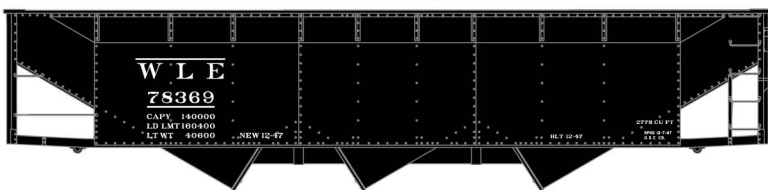

**#8126 Limited Run
 Canadian Pacific
 ACF Covered
 Hopper 3-Car Set
 \$58.98 Retail**

**Singles Available
 #81261
 \$19.98 ea. Retail**

**#1177 Pittsburg, Shawmut & Northern
 36' Fowler Wood Boxcar \$18.98 Retail**

**#7566 Wheeling & Lake Erie
 70-Ton Offset Triple Hopper \$18.98 Retail**

**#3136 Fruit Growers Express/Penn Central
 40' Insulated Steel Boxcar \$18.98 Retail**

**#1808 Delaware & Hudson 36'
 Double Sheath Wood Boxcar \$18.98 Retail**

**#3641 Delaware,
 Lackawanna & Western
 40' Double Door Steel
 Boxcar \$18.98 Retail**