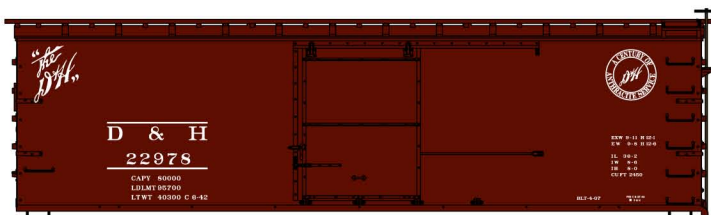

**#8126 Limited Run
 Canadian Pacific
 ACF Covered
 Hopper 3-Car Set
 \$58.98 Retail**

**Singles Available
 #81261
 \$19.98 ea. Retail**

**#1177 Pittsburg, Shawmut & Northern
 36' Fowler Wood Boxcar \$18.98 Retail**

**#7566 Wheeling & Lake Erie
 70-Ton Offset Triple Hopper \$18.98 Retail**

**#3136 Fruit Growers Express/Penn Central
 40' Insulated Steel Boxcar \$18.98 Retail**

**#1808 Delaware & Hudson 36'
 Double Sheath Wood Boxcar \$18.98 Retail**

**#3641 Delaware,
 Lackawanna & Western
 40' Double Door Steel
 Boxcar \$18.98 Retail**