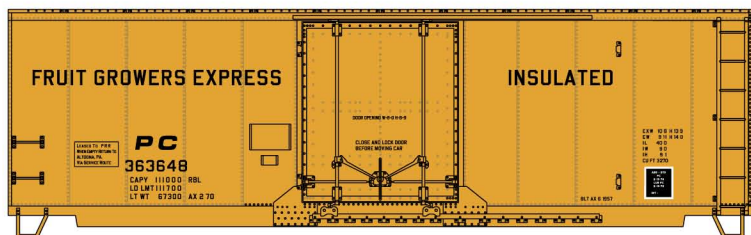

**#8126 Limited Run
 Canadian Pacific
 ACF Covered
 Hopper 3-Car Set
 \$58.98 Retail**

**Singles Available
 #81261
 \$19.98 ea. Retail**

**#1177 Pittsburg, Shawmut & Northern
 36' Fowler Wood Boxcar \$18.98 Retail**

**#7566 Wheeling & Lake Erie
 70-Ton Offset Triple Hopper \$18.98 Retail**

**#3136 Fruit Growers Express/Penn Central
 40' Insulated Steel Boxcar \$18.98 Retail**

**#1808 Delaware & Hudson 36'
 Double Sheath Wood Boxcar \$18.98 Retail**

**#3641 Delaware,
 Lackawanna & Western
 40' Double Door Steel
 Boxcar \$18.98 Retail**