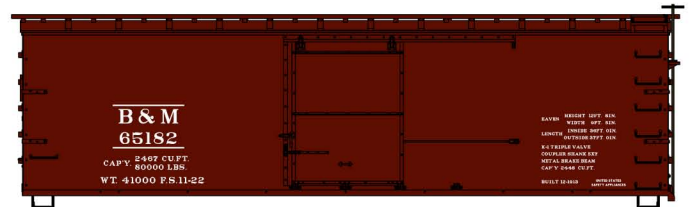

#6546 Agri-Grain Processors
 Pullman Standard Covered Hopper
 \$21.98 Retail

#8130 Limited Run Baltimore & Ohio 3-Car Set
 40' Steel Boxcars \$58.98 Retail

B&O Singles Available \$19.98 Each Retail
#81301 (Top) Time-Saver Service AAR Boxcar 468107
#81302 (Middle) Sentinel Service AAR Boxcar 468154
#81303 (Bottom) Time-Saver Service PS-1 Boxcar 470695

NEW **#3981 Milwaukee Road 'Hiawathas' 40' Rib-Side Double Door Automobile Steel Boxcar \$19.98 Retail**

#1809 Boston & Maine 36' Double Sheath Wood Boxcar w/Wood Ends & Straight Underframe \$19.98 Retail