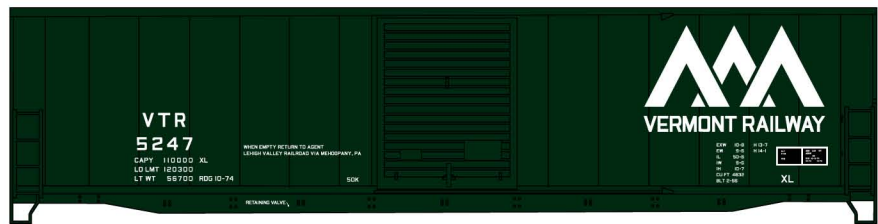

#6546 Agri-Grain Processors
 Pullman Standard Covered Hopper
 \$21.98 Retail

#8130 Limited Run Baltimore & Ohio 3-Car Set
 40' Steel Boxcars \$58.98 Retail

B&O Singles Available \$19.98 Each Retail
#81301 (Top) Time-Saver Service AAR Boxcar 468107
#81302 (Middle) Sentinel Service AAR Boxcar 468154
#81303 (Bottom) Time-Saver Service PS-1 Boxcar 470695

NEW **#3981 Milwaukee Road 'Hiawathas' 40' Rib-Side Double Door Automobile Steel Boxcar \$19.98 Retail**

#1809 Boston & Maine 36' Double Sheath Wood Boxcar w/Wood Ends & Straight Underframe \$19.98 Retail

#5726 Vermont Ry Welded Single Door 50' Steel Boxcar \$19.98 Retail

#5663 Canadian Pacific Exterior Post 50' Steel Boxcar \$19.98 Retail