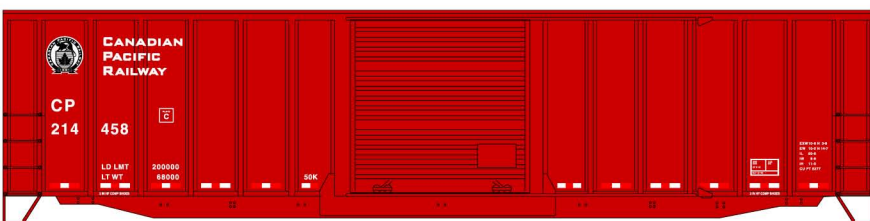

#5663 Canadian Pacific Exterior Post 50' Steel Boxcar $19.98 Retail