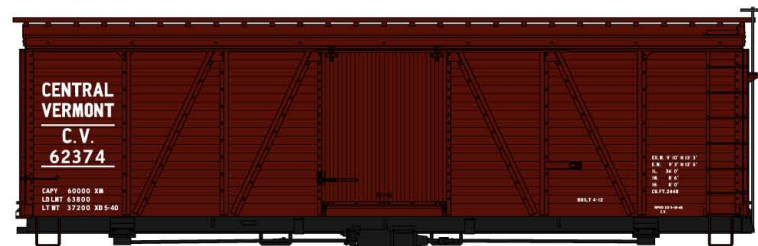

#6545
Canadian Pacific
Pullman Standard
Covered Hopper
\$20.98 Retail

#8129 Limited Run
Chesapeake & Ohio
USRA Twin Hopper
3-Car Set \$52.98 Retail

#1179 Central Vermont
36' Fowler Wood Boxcar \$18.98 Retail

#1232 Chicago & North Western 2-Car Set
36' Double Sheath Wood Boxcars \$36.98 Retail

C&NW Boxcars Available Separately:
 Top #12321 Bottom #12322 \$18.98 Each Retail

C&O Singles Available #81291
 (Random from 3-Car Set) \$17.98 Retail

#3459 Maine Central
40' PS-1 Steel Boxcar
\$18.98 Retail

#3820 Rock Island
Combination Door
40' Steel Boxcar
\$18.98 Retail