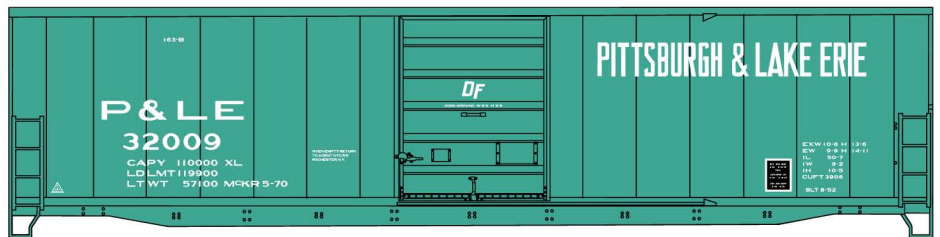

**#1714 Boston & Albany 36'**  
 Double Sheath Wood Boxcar \$19.98 Retail

**#3560 Minneapolis & St. Louis**  
 40' AAR Boxcar \$19.98 Retail

**#1410 Delaware & Hudson 36'**  
 Double Sheath Wood Boxcar \$19.98 Retail

**#5554 Pittsburgh  
 & Lake Erie**  
 50' Superior Door  
 Welded Steel Boxcar  
 \$19.98 Retail

**#5828 Rock Island**  
 50' Insulated Plug Door  
 Welded Steel Boxcar  
 \$19.98 Retail