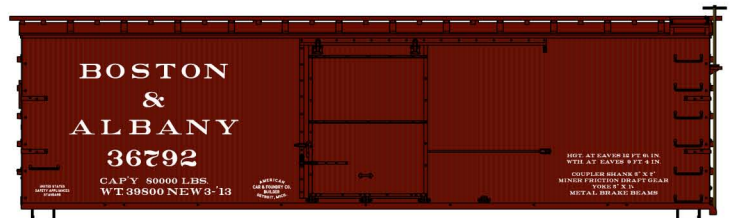

*These items  
 scheduled for  
 production  
 Feb/March  
 2021*

**#8134 CSX**  
**Limited Run 3-Car Set**  
 2-Bay ACF  
 Covered Hoppers  
 \$61.98 Retail

CSX Singles Available  
 (Random from 3-Car Set)  
 #81341 \$20.98 Retail

**#1714 Boston & Albany 36'**  
 Double Sheath Wood Boxcar \$19.98 Retail

**#3560 Minneapolis & St. Louis**  
 40' AAR Boxcar \$19.98 Retail

**#1410 Delaware & Hudson 36'**  
 Double Sheath Wood Boxcar \$19.98 Retail