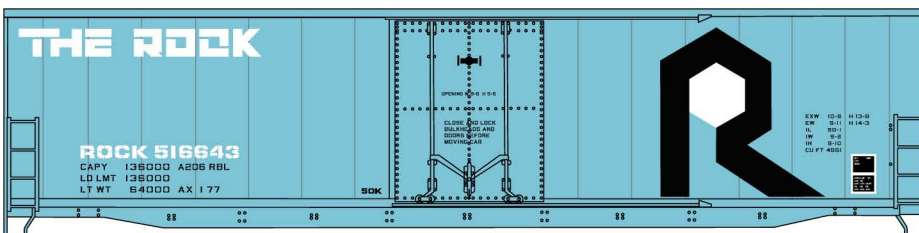

**#1714 Boston & Albany 36'**  
 Double Sheath Wood Boxcar \$19.98 Retail

**#3560 Minneapolis & St. Louis**  
 40' AAR Boxcar \$19.98 Retail

**#1410 Delaware & Hudson 36'**  
 Double Sheath Wood Boxcar \$19.98 Retail

**#5554 Pittsburgh  
 & Lake Erie**  
 50' Superior Door  
 Welded Steel Boxcar  
 \$19.98 Retail

**#5828 Rock Island**  
 50' Insulated Plug Door  
 Welded Steel Boxcar  
 \$19.98 Retail