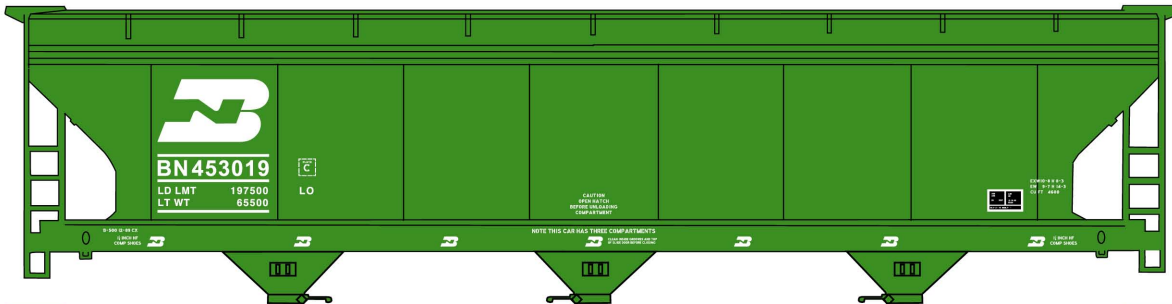

#4330 Ann Arbor 40' Single Sheath
 Wood Boxcar \$19.98 Retail

#2438 Toledo & Ohio Central/NYC
 USRA Twin Hopper \$18.98 Retail

#3644 Soo Line 40' Double Door
 Automobile Boxcar \$19.98 Retail

LIMITED RUN
#8146 Burlington
Northern ACF
 3-Bay Covered
 Hopper 3-Car Set
 \$61.98 Retail

Singles Available
#81461
 Random From
 3-Car Set
 \$20.98ea Retail