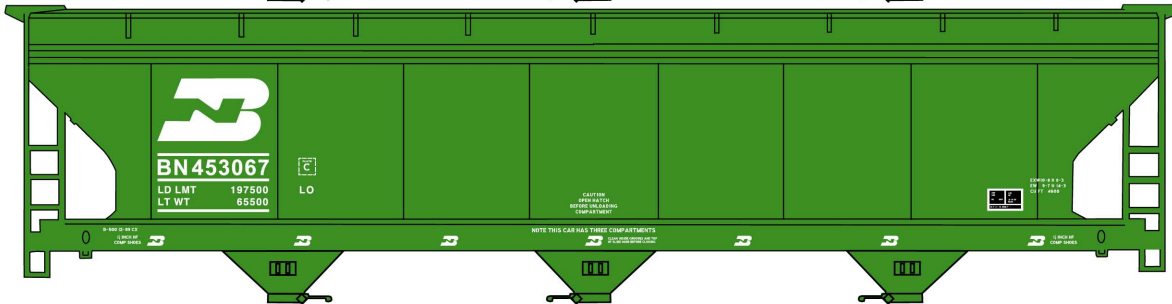

#4330 Ann Arbor 40' Single Sheath
 Wood Boxcar \$19.98 Retail

#2438 Toledo & Ohio Central/NYC
 USRA Twin Hopper \$18.98 Retail

#3644 Soo Line 40' Double Door
 Automobile Boxcar \$19.98 Retail

LIMITED RUN
#8146 Burlington
Northern ACF
 3-Bay Covered
 Hopper 3-Car Set
 \$61.98 Retail

Singles Available
#81461
 Random From
 3-Car Set
 \$20.98ea Retail