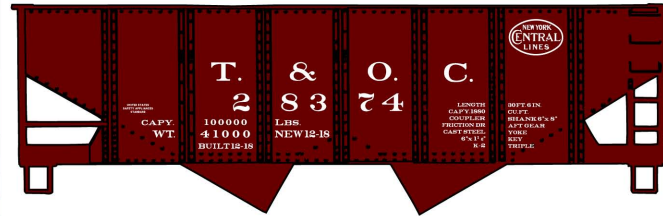

#4330 Ann Arbor 40' Single Sheath
 Wood Boxcar \$19.98 Retail

#2438 Toledo & Ohio Central/NYC
 USRA Twin Hopper \$18.98 Retail

#3644 Soo Line 40' Double Door
 Automobile Boxcar \$19.98 Retail

LIMITED RUN
#8146 Burlington
Northern ACF
 3-Bay Covered
 Hopper 3-Car Set
 \$61.98 Retail

Singles Available
#81461
 Random From
 3-Car Set
 \$20.98ea Retail