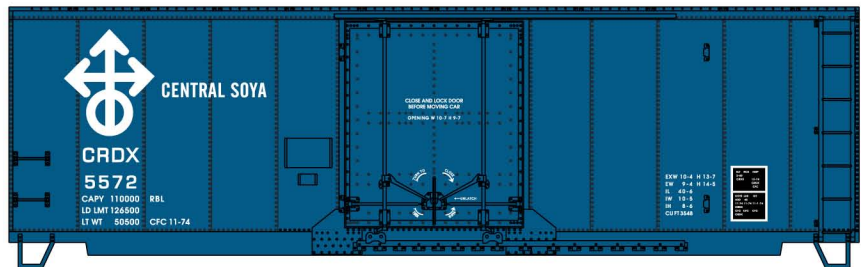

#8182 Pink Co-Op Pullman Standard Covered Hopper 3-Car Set
 \$70.98 Retail

#81821 Albert City Elevator Co.
 Singles Available
 \$23.98ea Retail

#81822 West Bend Elevator
#81823 Klemme Co-op

#3141 Central Soya
 40' Insulated Plug Door Steel Boxcar
 \$21.98 Retail

#1317 New York Central & Hudson River 36' Double Sheath Wood Boxcar w/Metal Ends & Fishbelly Underframe
 \$21.98 Retail