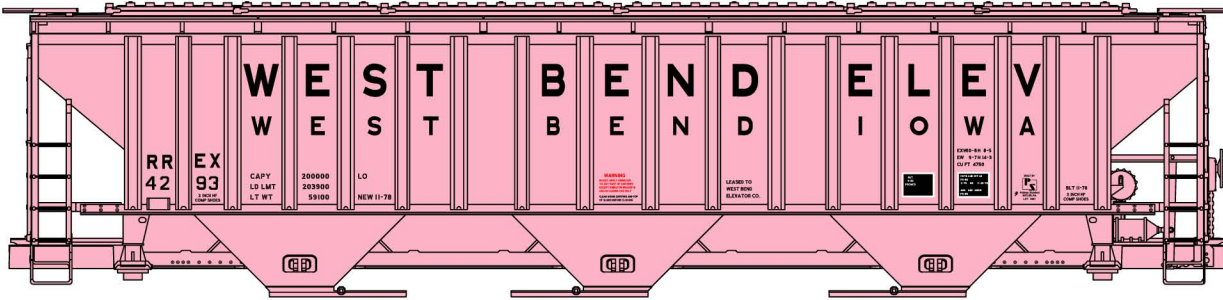

#8182 Pink Co-Op Pullman Standard Covered Hopper 3-Car Set
 \$70.98 Retail

#81821 Albert City Elevator Co.
 Singles Available
 \$23.98ea Retail

#81822 West Bend Elevator
#81823 Klemme Co-op

#3141 Central Soya
 40' Insulated Plug Door Steel Boxcar
 \$21.98 Retail

#1317 New York Central & Hudson River 36' Double Sheath Wood Boxcar w/Metal Ends & Fishbelly Underframe
 \$21.98 Retail