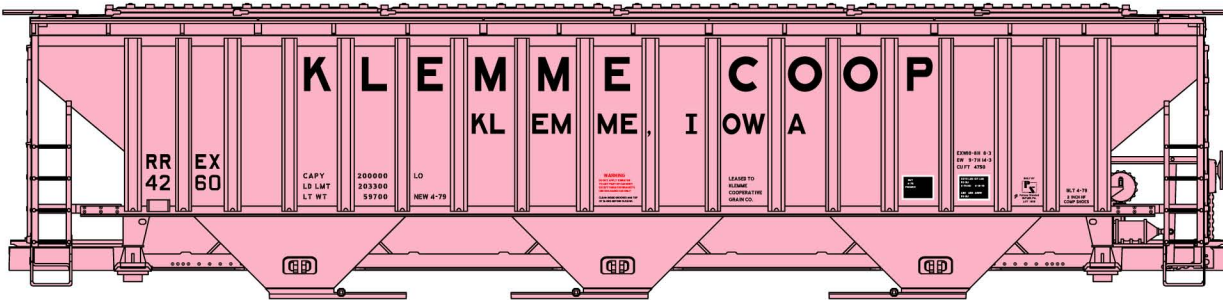

#8182 Pink Co-Op Pullman Standard Covered Hopper 3-Car Set
 \$70.98 Retail

#81821 Albert City Elevator Co.
 Singles Available
 \$23.98ea Retail

#81822 West Bend Elevator
#81823 Klemme Co-op

#3141 Central Soya
 40' Insulated Plug Door Steel Boxcar
 \$21.98 Retail

#1317 New York Central & Hudson River 36' Double Sheath Wood Boxcar w/Metal Ends & Fishbelly Underframe
 \$21.98 Retail