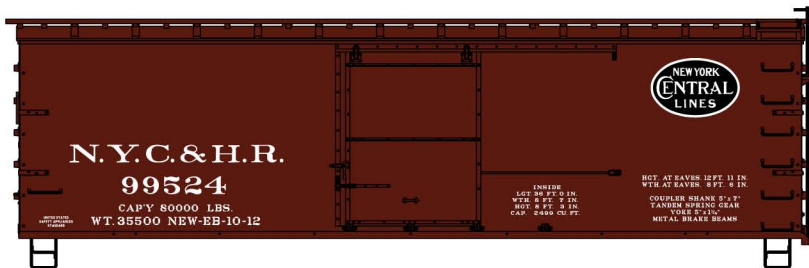

#8182 Pink Co-Op Pullman Standard Covered Hopper 3-Car Set
 \$70.98 Retail

#81821 Albert City Elevator Co.
 Singles Available
 \$23.98ea Retail

#81822 West Bend Elevator
#81823 Klemme Co-op

#3141 Central Soya
 40' Insulated Plug Door Steel Boxcar
 \$21.98 Retail

#1317 New York Central & Hudson River 36' Double Sheath Wood Boxcar w/Metal Ends & Fishbelly Underframe
 \$21.98 Retail