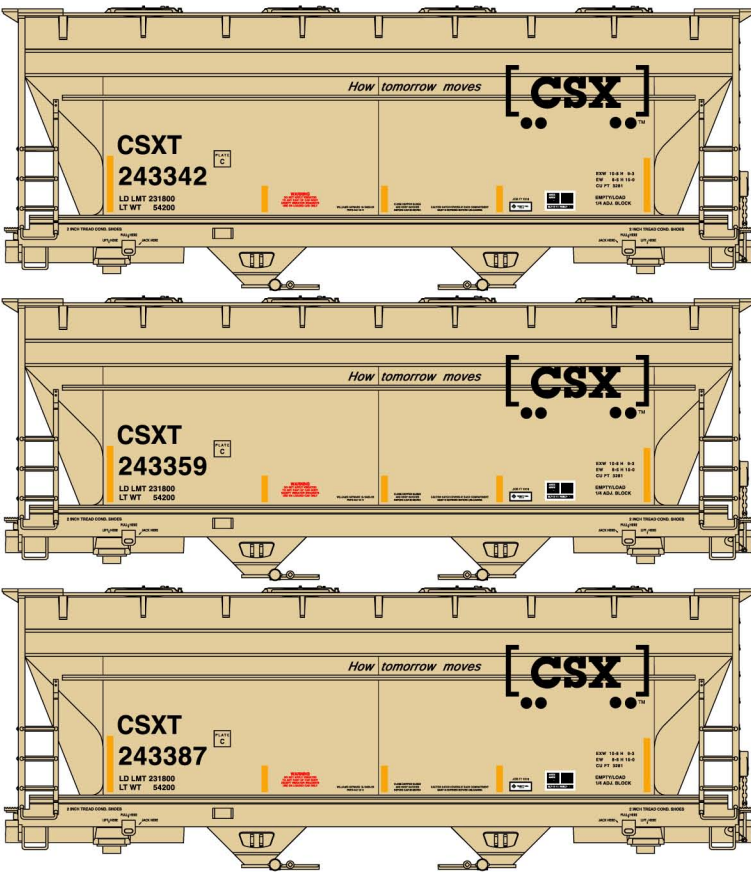

*These items scheduled for production approximately June 2025*

**#8179 CSX**  
**"How Tomorrow Moves"**  
**Limited Run 3-Car Set**  
 2-Bay ACF  
 Covered Hoppers  
 \$67.98 Retail

CSX Singles Available  
 (Random from 3-Car Set)  
 #81791 \$22.98 Retail

**#2219 Chesapeake & Ohio**  
 2-Bay ACF Covered Hopper  
 \$22.98 Retail

**#8180 "Great White North"**  
**40' Wood Refrigerator Car**  
**Limited Run 3-Car Set**  
 \$67.98 Retail

**Wood Reefer Singles**  
**Available Separately**

**#81801 Canadian National**  
**#81802 Grand Trunk**

**#81803 Pacific Great Eastern**  
 \$22.98 Each Retail