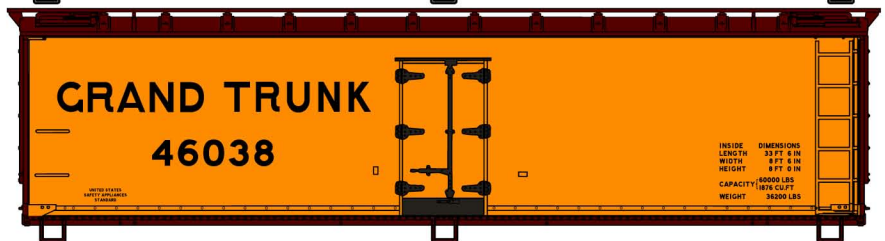

*These items scheduled for production approximately June 2025*

**#8179 CSX**  
**"How Tomorrow Moves"**  
**Limited Run 3-Car Set**  
 2-Bay ACF  
 Covered Hoppers  
 \$67.98 Retail

CSX Singles Available  
 (Random from 3-Car Set)  
 #81791 \$22.98 Retail

**#2219 Chesapeake & Ohio**  
 2-Bay ACF Covered Hopper  
 \$22.98 Retail

**#8180 "Great White North"**  
**40' Wood Refrigerator Car**  
**Limited Run 3-Car Set**  
 \$67.98 Retail

**Wood Reefer Singles**  
**Available Separately**