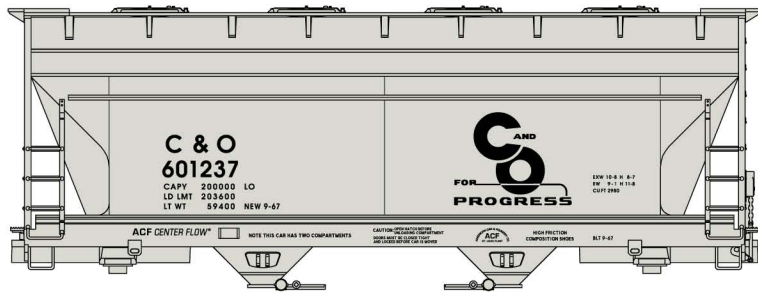

*These items scheduled for production approximately June 2025*

**#8179 CSX**  
**"How Tomorrow Moves"**  
**Limited Run 3-Car Set**  
 2-Bay ACF  
 Covered Hoppers  
 \$67.98 Retail

CSX Singles Available  
 (Random from 3-Car Set)  
 #81791 \$22.98 Retail

**#2219 Chesapeake & Ohio**  
 2-Bay ACF Covered Hopper  
 \$22.98 Retail

**#8180 "Great White North"**  
**40' Wood Refrigerator Car**  
**Limited Run 3-Car Set**  
 \$67.98 Retail

**Wood Reefer Singles**  
**Available Separately**