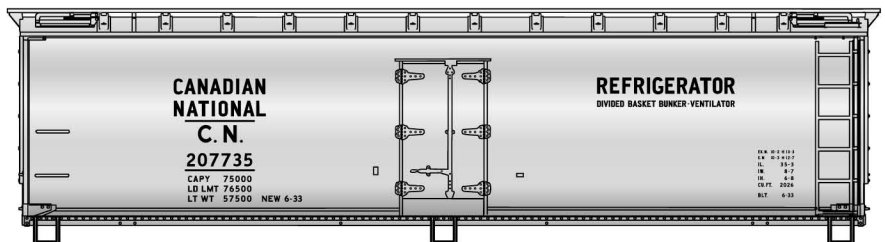

*These items scheduled for production approximately June 2025*

**#8179 CSX**  
**"How Tomorrow Moves"**  
**Limited Run 3-Car Set**  
 2-Bay ACF  
 Covered Hoppers  
 \$67.98 Retail

CSX Singles Available  
 (Random from 3-Car Set)  
 #81791 \$22.98 Retail

**#2219 Chesapeake & Ohio**  
 2-Bay ACF Covered Hopper  
 \$22.98 Retail

**#8180 "Great White North"**  
**40' Wood Refrigerator Car**  
**Limited Run 3-Car Set**  
 \$67.98 Retail

**Wood Reefer Singles**  
**Available Separately**