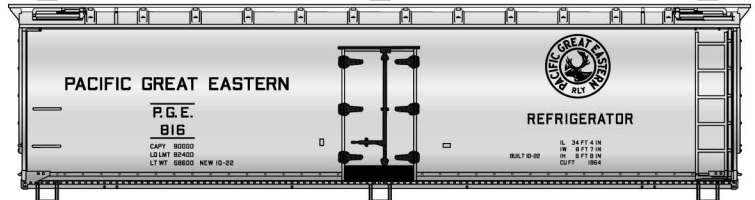

*These items scheduled for production approximately July 2025*

**#8181 Great Northern  
 Glacier Green Steel Boxcar  
 Limited Run 3-Car Set  
 \$64.98 Retail**

**GN Boxcar Singles  
 Available Separately**

**#81811 (Top) 40' Single Door  
 #81812 (Middle) 50' Combination Door  
 #81813 (Bottom) 40' Combination Door  
 \$21.98 Each Retail**

**#8179 CSX "How Tomorrow Moves"  
 Limited Run 3-Car Set 2-Bay ACF  
 Covered Hoppers \$67.98 Retail**

**CSX Singles Available Separately (Random from 3-Car Set) #81791 \$22.98 Retail**

**#2219 Chesapeake & Ohio  
 2-Bay ACF Covered Hopper  
 \$22.98 Retail**

**#8180 "Great White North" 40' Wood Reefer  
 Limited Run 3-Car Set \$67.98 Retail**