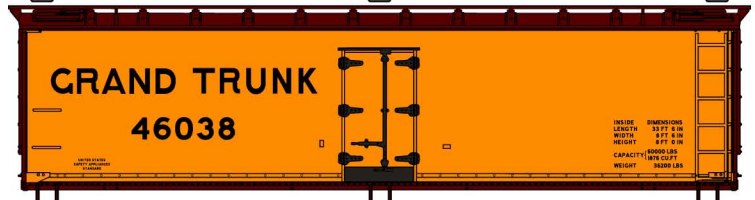

**#81811 (Top) 40' Single Door  
 #81812 (Middle) 50' Combination Door  
 #81813 (Bottom) 40' Combination Door  
 \$21.98 Each Retail**

**#8179 CSX "How Tomorrow Moves"  
 Limited Run 3-Car Set 2-Bay ACF  
 Covered Hoppers \$67.98 Retail**

**CSX Singles Available Separately (Random from 3-Car Set) #81791 \$22.98 Retail**

**#2219 Chesapeake & Ohio  
 2-Bay ACF Covered Hopper  
 \$22.98 Retail**

**#8180 "Great White North" 40' Wood Reefer  
 Limited Run 3-Car Set \$67.98 Retail**