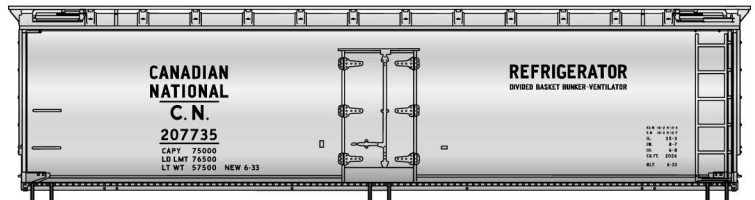

*These items scheduled for production approximately July 2025*

**#8181 Great Northern  
 Glacier Green Steel Boxcar  
 Limited Run 3-Car Set  
 \$64.98 Retail**

**GN Boxcar Singles  
 Available Separately**

**#81811 (Top) 40' Single Door  
 #81812 (Middle) 50' Combination Door  
 #81813 (Bottom) 40' Combination Door  
 \$21.98 Each Retail**

**#8179 CSX "How Tomorrow Moves"  
 Limited Run 3-Car Set 2-Bay ACF  
 Covered Hoppers \$67.98 Retail**

**CSX Singles Available Separately (Random from 3-Car Set) #81791 \$22.98 Retail**

**#2219 Chesapeake & Ohio  
 2-Bay ACF Covered Hopper  
 \$22.98 Retail**

**#8180 "Great White North" 40' Wood Reefer  
 Limited Run 3-Car Set \$67.98 Retail**