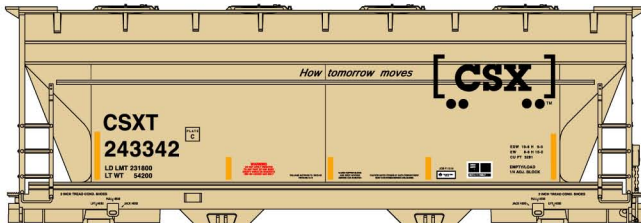

*These items scheduled for production approximately July 2025*

**#8181 Great Northern  
 Glacier Green Steel Boxcar  
 Limited Run 3-Car Set  
 \$64.98 Retail**

**GN Boxcar Singles  
 Available Separately**

**#81811 (Top) 40' Single Door  
 #81812 (Middle) 50' Combination Door  
 #81813 (Bottom) 40' Combination Door  
 \$21.98 Each Retail**

**#8179 CSX "How Tomorrow Moves"  
 Limited Run 3-Car Set 2-Bay ACF  
 Covered Hoppers \$67.98 Retail**