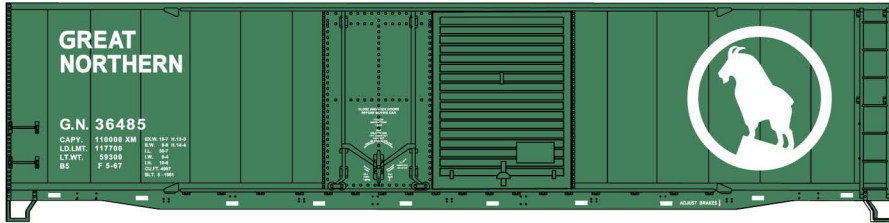

*These items scheduled for production approximately July 2025*

**#8181 Great Northern  
 Glacier Green Steel Boxcar  
 Limited Run 3-Car Set  
 \$64.98 Retail**

**GN Boxcar Singles  
 Available Separately**

**#81811 (Top) 40' Single Door  
 #81812 (Middle) 50' Combination Door  
 #81813 (Bottom) 40' Combination Door  
 \$21.98 Each Retail**

**#8179 CSX "How Tomorrow Moves"  
 Limited Run 3-Car Set 2-Bay ACF  
 Covered Hoppers \$67.98 Retail**

**CSX Singles Available Separately (Random from 3-Car Set) #81791 \$22.98 Retail**

**#2219 Chesapeake & Ohio  
 2-Bay ACF Covered Hopper  
 \$22.98 Retail**

**#8180 "Great White North" 40' Wood Reefer  
 Limited Run 3-Car Set \$67.98 Retail**