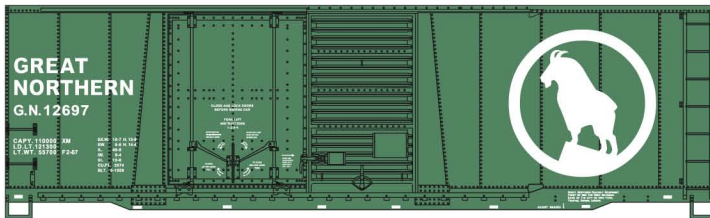

*These items scheduled for production approximately July 2025*

**#8181 Great Northern  
 Glacier Green Steel Boxcar  
 Limited Run 3-Car Set  
 \$64.98 Retail**

**GN Boxcar Singles  
 Available Separately**

**#81811 (Top) 40' Single Door  
 #81812 (Middle) 50' Combination Door  
 #81813 (Bottom) 40' Combination Door  
 \$21.98 Each Retail**

**#8179 CSX "How Tomorrow Moves"  
 Limited Run 3-Car Set 2-Bay ACF  
 Covered Hoppers \$67.98 Retail**

**CSX Singles Available Separately (Random from 3-Car Set) #81791 \$22.98 Retail**

**#2219 Chesapeake & Ohio  
 2-Bay ACF Covered Hopper  
 \$22.98 Retail**

**#8180 "Great White North" 40' Wood Reefer  
 Limited Run 3-Car Set \$67.98 Retail**