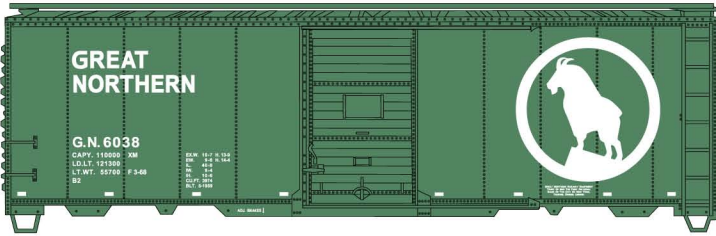

*These items scheduled for production approximately July 2025*

**#8181 Great Northern  
 Glacier Green Steel Boxcar  
 Limited Run 3-Car Set  
 \$64.98 Retail**

**GN Boxcar Singles  
 Available Separately**

**#81811 (Top) 40' Single Door  
 #81812 (Middle) 50' Combination Door  
 #81813 (Bottom) 40' Combination Door  
 \$21.98 Each Retail**

**#8179 CSX "How Tomorrow Moves"  
 Limited Run 3-Car Set 2-Bay ACF  
 Covered Hoppers \$67.98 Retail**

**CSX Singles Available Separately (Random from 3-Car Set) #81791 \$22.98 Retail**

**#2219 Chesapeake & Ohio  
 2-Bay ACF Covered Hopper  
 \$22.98 Retail**

**#8180 "Great White North" 40' Wood Reefer  
 Limited Run 3-Car Set \$67.98 Retail**