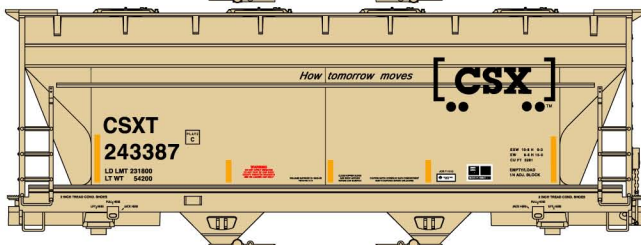

*These items scheduled for production approximately July 2025*

**#8181 Great Northern  
 Glacier Green Steel Boxcar  
 Limited Run 3-Car Set  
 \$64.98 Retail**

**GN Boxcar Singles  
 Available Separately**

**#81811 (Top) 40' Single Door  
 #81812 (Middle) 50' Combination Door  
 #81813 (Bottom) 40' Combination Door  
 \$21.98 Each Retail**

**#8179 CSX "How Tomorrow Moves"  
 Limited Run 3-Car Set 2-Bay ACF  
 Covered Hoppers \$67.98 Retail**

**CSX Singles Available Separately (Random from 3-Car Set) #81791 \$22.98 Retail**

**#2219 Chesapeake & Ohio  
 2-Bay ACF Covered Hopper  
 \$22.98 Retail**

**#8180 "Great White North" 40' Wood Reefer  
 Limited Run 3-Car Set \$67.98 Retail**