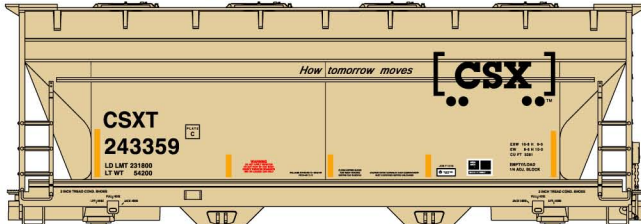

*These items scheduled for production approximately July 2025*

**#8181 Great Northern  
 Glacier Green Steel Boxcar  
 Limited Run 3-Car Set  
 \$64.98 Retail**

**GN Boxcar Singles  
 Available Separately**

**#81811 (Top) 40' Single Door  
 #81812 (Middle) 50' Combination Door  
 #81813 (Bottom) 40' Combination Door  
 \$21.98 Each Retail**

**#8179 CSX "How Tomorrow Moves"  
 Limited Run 3-Car Set 2-Bay ACF  
 Covered Hoppers \$67.98 Retail**

**CSX Singles Available Separately (Random from 3-Car Set) #81791 \$22.98 Retail**

**#2219 Chesapeake & Ohio  
 2-Bay ACF Covered Hopper  
 \$22.98 Retail**

**#8180 "Great White North" 40' Wood Reefer  
 Limited Run 3-Car Set \$67.98 Retail**