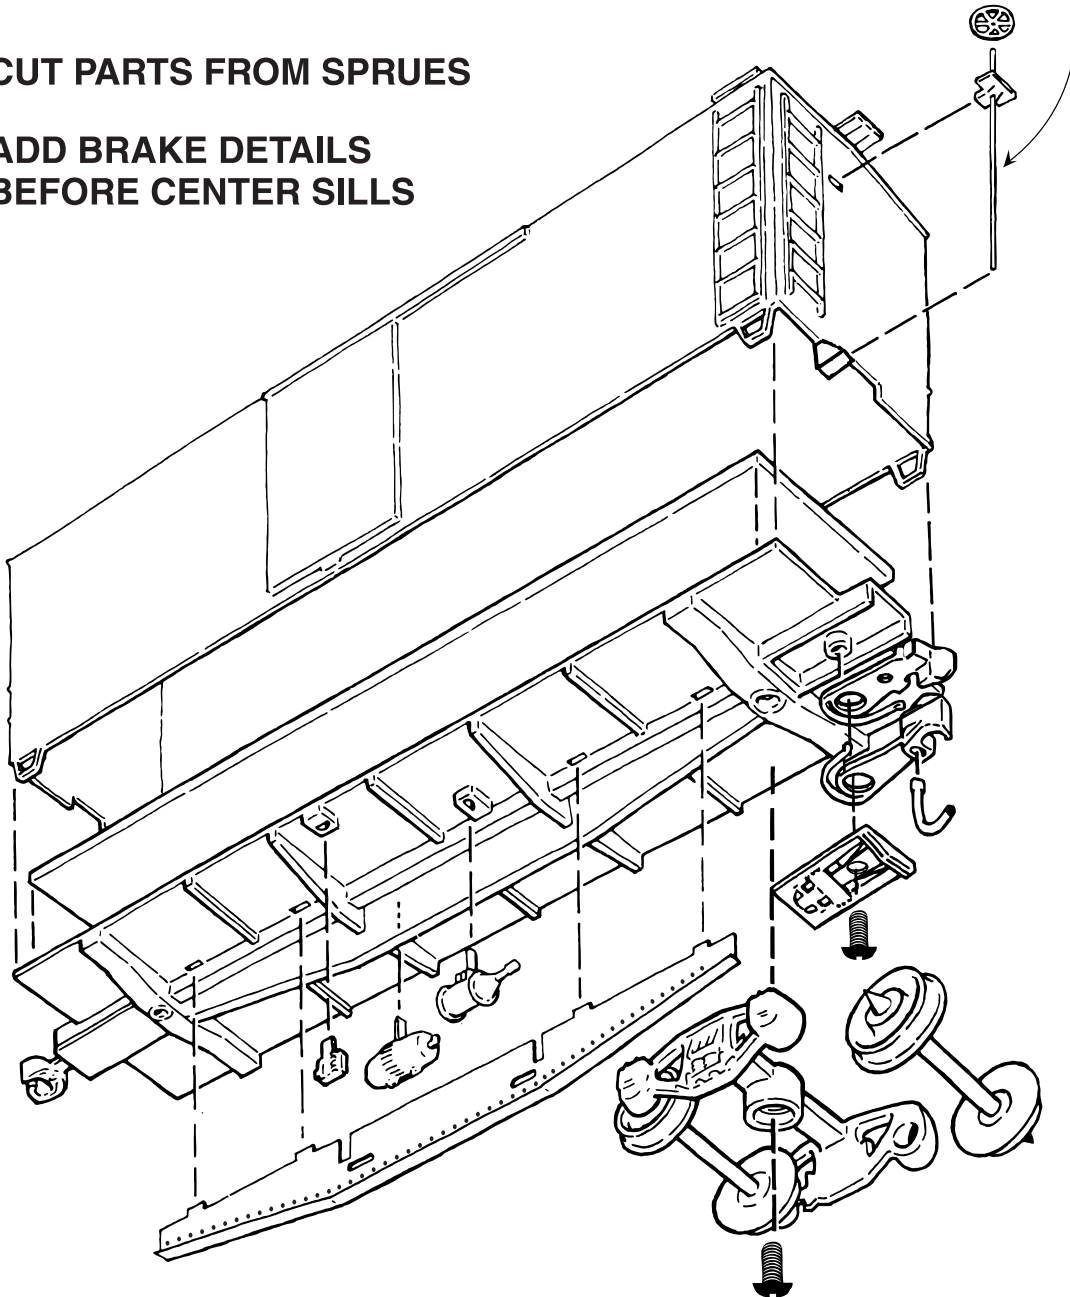

4000-4600 & 7000 SERIES

TRIM BRAKE STAFF		
to 1-11/16" (SCALE 12'-2")		

- CUT PARTS FROM SPRUES
- ADD BRAKE DETAILS BEFORE CENTER SILLS

PO BOX 278 ELBURN, IL 60119
www.accurail.com