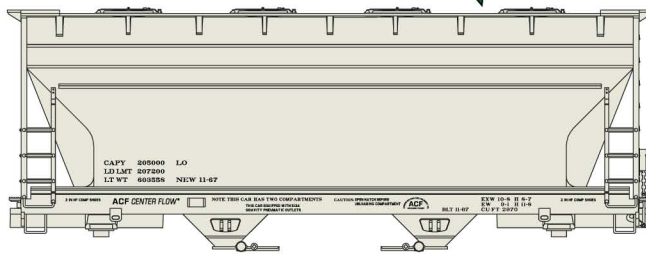

#8133 Burlington Northern Limited Run 3-Car Set
 3-Bay Pullman Standard Covered Hoppers
 \$64.98 Retail

Burlington Northern Singles Available
 (Random from 3-Car Set)
 #65021 \$21.98 Retail

#8326 Agar Packing Company
 40' Steel Reefer \$20.98 Retail

#2296 Data Only 2-Bay ACF Covered Hopper
 \$20.98 Retail

#1181 Saint Louis Brownsville & Mexico (Gulf Coast Lines/Missouri Pacific)
 36' Fowler Wood Boxcar \$19.98 Retail

#3983 Milwaukee Road Post-1959 Billboard Lettering 40' Double Door Rib-Side Automobile Boxcar
 \$19.98 Retail