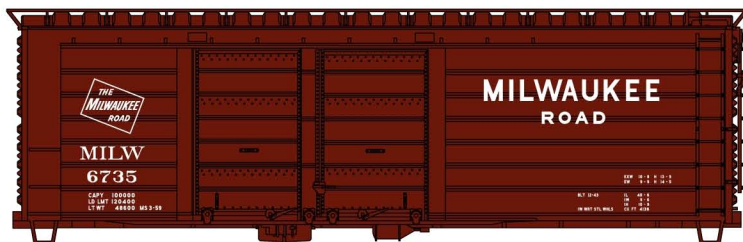

#8133 Burlington Northern Limited Run 3-Car Set
 3-Bay Pullman Standard Covered Hoppers
 \$64.98 Retail

Burlington Northern Singles Available
 (Random from 3-Car Set)
 #65021 \$21.98 Retail

#8326 Agar Packing Company
 40' Steel Reefer \$20.98 Retail

#2296 Data Only 2-Bay ACF Covered Hopper
 \$20.98 Retail

#1181 Saint Louis Brownsville & Mexico (Gulf Coast Lines/Missouri Pacific)
 36' Fowler Wood Boxcar \$19.98 Retail

#3983 Milwaukee Road Post-1959 Billboard Lettering 40' Double Door Rib-Side Automobile Boxcar
 \$19.98 Retail