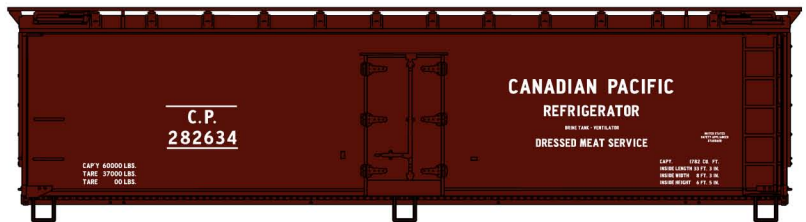

Random from 3-Car Set
 \$20.98 Each Retail

**#2881 Reading Panel-Side Twin
 Hopper 3-Car Set \$55.98 Retail**

Singles available separately #2821
 (Random from 3-Car Set) \$18.98 Retail

**#3985 Milwaukee Road 40' Double Door
 Rib Side Steel Boxcar \$19.98 Retail**

**#4908 Canadian Pacific
 40' Wood Reefer \$20.98 Retail**

**#4649 Maine Central 40' Double
 Sheath Wood Boxcar \$19.98 Retail**