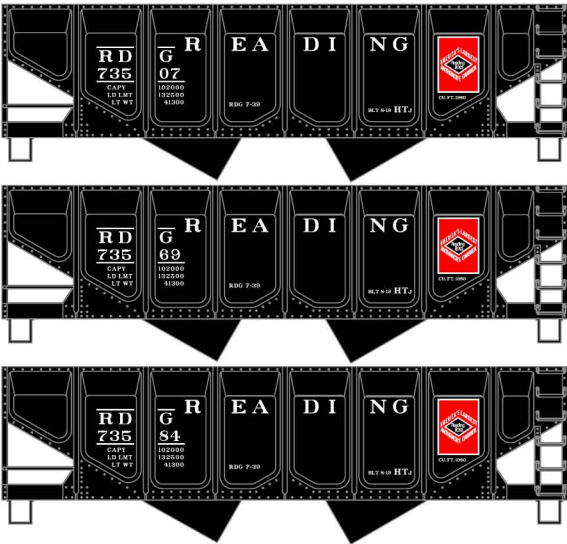

These items scheduled for production July/August 2021

**#8139 Limited Run
 Burlington Northern
 Santa Fe - BNSF**

2-Bay ACF Covered
 Hopper 3-Car Set
 \$61.98 Retail

**BNSF Singles Available
 Separately #81391**

Random from 3-Car Set
 \$20.98 Each Retail

**#2881 Reading Panel-Side Twin
 Hopper 3-Car Set \$55.98 Retail**

Singles available separately #2821
 (Random from 3-Car Set) \$18.98 Retail

**#3985 Milwaukee Road 40' Double Door
 Rib Side Steel Boxcar \$19.98 Retail**

**#4908 Canadian Pacific
 40' Wood Reefer \$20.98 Retail**

**#4649 Maine Central 40' Double
 Sheath Wood Boxcar \$19.98 Retail**