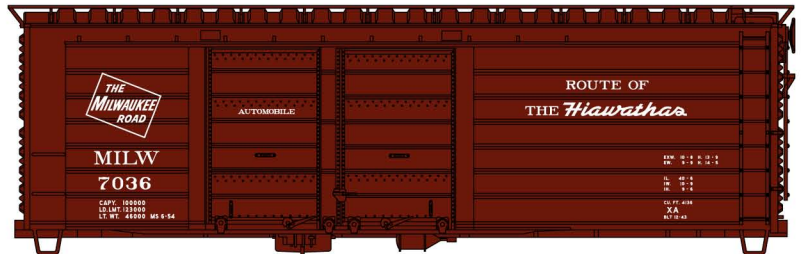

These items scheduled for production July/August 2021

**#8139 Limited Run
 Burlington Northern
 Santa Fe - BNSF**

2-Bay ACF Covered
 Hopper 3-Car Set
 \$61.98 Retail

**BNSF Singles Available
 Separately #81391**

Random from 3-Car Set
 \$20.98 Each Retail

**#2881 Reading Panel-Side Twin
 Hopper 3-Car Set \$55.98 Retail**

Singles available separately #2821
 (Random from 3-Car Set) \$18.98 Retail

**#3985 Milwaukee Road 40' Double Door
 Rib Side Steel Boxcar \$19.98 Retail**

**#4908 Canadian Pacific
 40' Wood Reefer \$20.98 Retail**

**#4649 Maine Central 40' Double
 Sheath Wood Boxcar \$19.98 Retail**