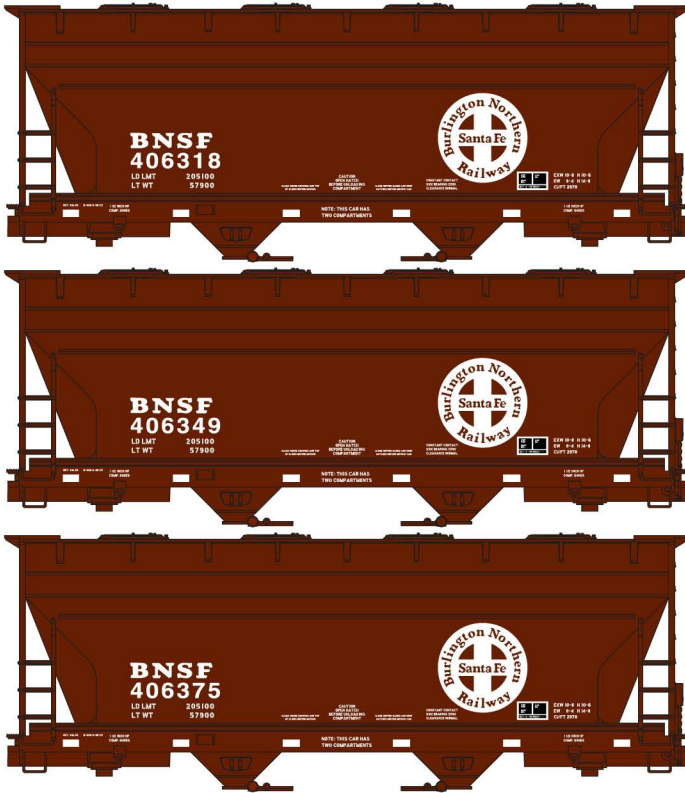

These items scheduled for production July/August 2021

**#8139 Limited Run
 Burlington Northern
 Santa Fe - BNSF**

2-Bay ACF Covered
 Hopper 3-Car Set
 \$61.98 Retail

**BNSF Singles Available
 Separately #81391**

Random from 3-Car Set
 \$20.98 Each Retail

**#2881 Reading Panel-Side Twin
 Hopper 3-Car Set \$55.98 Retail**

Singles available separately #2821
 (Random from 3-Car Set) \$18.98 Retail

**#3985 Milwaukee Road 40' Double Door
 Rib Side Steel Boxcar \$19.98 Retail**

**#4908 Canadian Pacific
 40' Wood Reefer \$20.98 Retail**

**#4649 Maine Central 40' Double
 Sheath Wood Boxcar \$19.98 Retail**