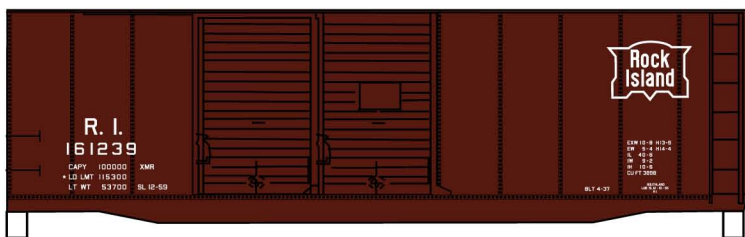

These items scheduled for production June/July 2021

**#8138 Limited Run
 Union Pacific
 Pullman Standard
 Covered Hopper
 3-Car Set
 \$64.98 Retail**

**Singles Available
 Separately #81381
 \$21.98 Each Retail
 Random from
 3-Car Set**

**#5664 Clinchfield
 50' Exterior Post Welded
 Steel Boxcar \$19.98 Retail**

**#3643 Rock Island 40' Double Door
 Riveted Steel Boxcar \$19.98 Retail**

**#2204 Erie Lackawanna 2-Bay
 ACF Covered Hopper \$20.98 Retail**