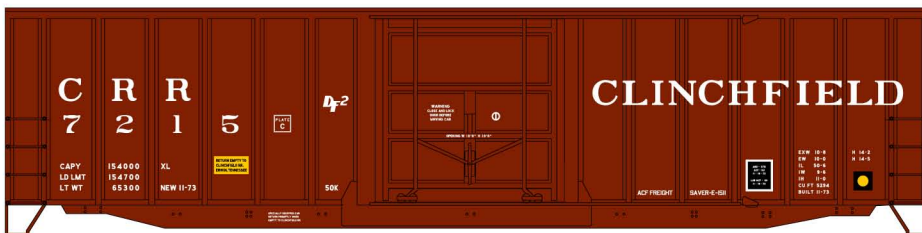

These items scheduled for production June/July 2021

**#8138 Limited Run
 Union Pacific
 Pullman Standard
 Covered Hopper
 3-Car Set
 \$64.98 Retail**

**Singles Available
 Separately #81381
 \$21.98 Each Retail
 Random from
 3-Car Set**

**#5664 Clinchfield
 50' Exterior Post Welded
 Steel Boxcar \$19.98 Retail**

**#3643 Rock Island 40' Double Door
 Riveted Steel Boxcar \$19.98 Retail**

**#2204 Erie Lackawanna 2-Bay
 ACF Covered Hopper \$20.98 Retail**