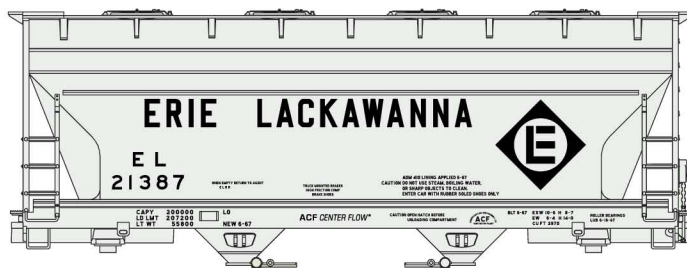

These items scheduled for production June/July 2021

**#8138 Limited Run
 Union Pacific
 Pullman Standard
 Covered Hopper
 3-Car Set
 \$64.98 Retail**

**Singles Available
 Separately #81381
 \$21.98 Each Retail
 Random from
 3-Car Set**

**#5664 Clinchfield
 50' Exterior Post Welded
 Steel Boxcar \$19.98 Retail**

**#3643 Rock Island 40' Double Door
 Riveted Steel Boxcar \$19.98 Retail**

**#2204 Erie Lackawanna 2-Bay
 ACF Covered Hopper \$20.98 Retail**