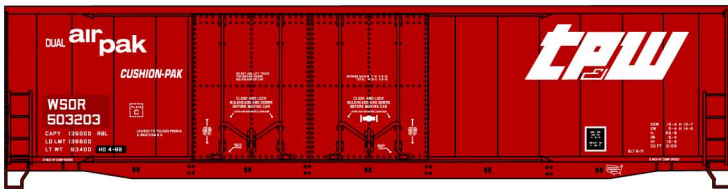

#8143 Limited Run 3-Car Set
Rock Island w/Patch Paint
Milwaukee Road Reporting Marks
3-Bay ACF Covered Hoppers
\$61.98 Retail

Singles Available Separately
(Random from 3-Car Set)
#81431 \$20.98 Each Retail

Rock/Milw 3-Car Set scheduled for production December/January

Trainfest 2021 in Milwaukee has been canceled, but Accurail is making 'virtual Trainfest' special run cars instead.

Shasta Water/Southern Pacific 36' Double Sheath Wood Boxcars \$19.98 each

For details or a mail order form, visit www accurail.com and click on the Trainfest link

Wisconsin & Southern (TP&W Patch Paint)
50' Double Plug Door Steel Boxcar \$19.98 each

- Ordering begins October 26
- Shipping begins November 17