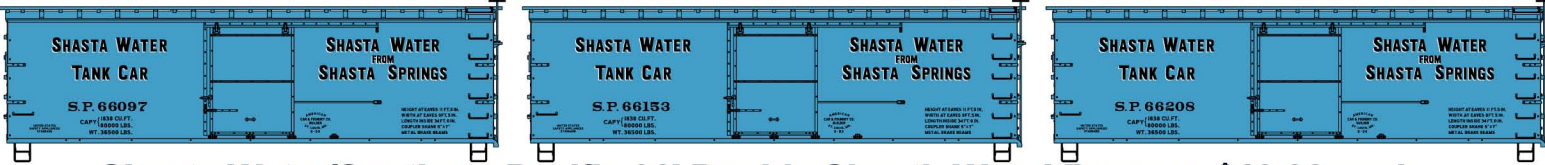

#8143 Limited Run 3-Car Set
Rock Island w/Patch Paint
Milwaukee Road Reporting Marks
3-Bay ACF Covered Hoppers
\$61.98 Retail

Singles Available Separately
(Random from 3-Car Set)
#81431 \$20.98 Each Retail

Rock/Milw 3-Car Set scheduled for production December/January

Trainfest 2021 in Milwaukee has been canceled, but Accurail is making 'virtual Trainfest' special run cars instead.

Shasta Water/Southern Pacific 36' Double Sheath Wood Boxcars \$19.98 each

For details or a mail order form, visit www accurail.com and click on the Trainfest link

Wisconsin & Southern (TP&W Patch Paint)
50' Double Plug Door Steel Boxcar \$19.98 each

- Ordering begins October 26
- Shipping begins November 17