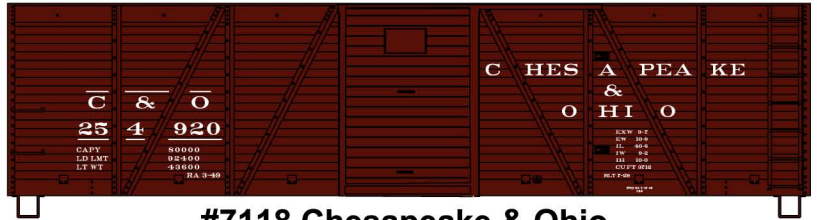

#8152 Norfolk & Western USRA Twin Hopper 3-Car Set \$55.98 Retail

N&W Singles Available #81521
 Random from 3-Car Set \$18.98ea Retail

#37764 Burlington Northern 41' Steel Gondola 3-Car Set \$58.98 Retail

BN Singles Available Separately #3776
 Random from 3-Car Set \$19.98ea Retail

#7118 Chesapeake & Ohio 40' Single Sheath Wood Boxcar \$18.98 Retail

#8151 ACF 2-Bay Covered Hopper 3-Car Set Midwest Railroads: Monon, Rock Island, Chicago & Eastern Illinois \$61.98 Retail