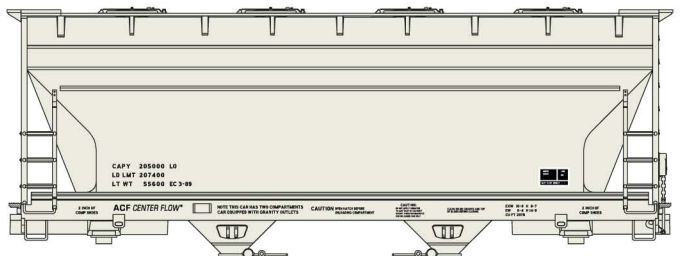

BN Singles Available Separately #3776
 Random from 3-Car Set \$19.98ea Retail

#7118 Chesapeake & Ohio 40' Single Sheath Wood Boxcar \$18.98 Retail

#8151 ACF 2-Bay Covered Hopper 3-Car Set Midwest Railroads: Monon, Rock Island, Chicago & Eastern Illinois \$61.98 Retail

Singles available separately \$20.98ea Retail
#81511...Monon
#81512...Rock Island
#81513...Chicago & Eastern Illinois

#2211 Southern Pacific ACF 2-Bay Covered Hopper \$20.98 Retail

#4910 Soo Line URTX 40' Wood Reefer \$20.98 Retail