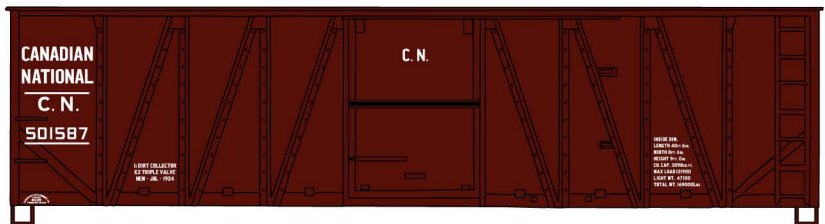

**Limited Run #8147**  
**Norfolk Southern**  
 50' Exterior Post  
 Welded-Side Boxcar  
 3-Car Set  
 \$58.98 Retail

**Norfolk Southern**  
**Singles Available**  
**Separately #81471**  
 Random from 3-Car  
 Set \$20.98 Retail

**#2208 Chicago Burlington**  
**& Quincy 2-Bay ACF Covered**  
**Hopper \$20.98 Retail**

**#4121 Canadian National**  
 40' Single Sheath Wood  
 Boxcar \$19.98 Retail

**#2117 Toledo**  
**Peoria & Western**  
 3-Bay ACF Covered  
 Hopper \$20.98 Retail