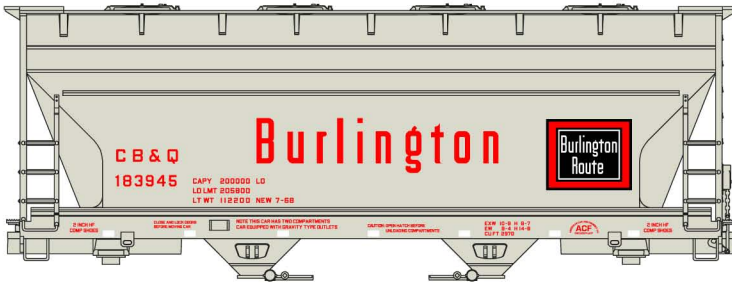

**Limited Run #8147**  
**Norfolk Southern**  
 50' Exterior Post  
 Welded-Side Boxcar  
 3-Car Set  
 \$58.98 Retail

**Norfolk Southern**  
**Singles Available**  
**Separately #81471**  
 Random from 3-Car  
 Set \$20.98 Retail

**#2208 Chicago Burlington**  
**& Quincy 2-Bay ACF Covered**  
**Hopper \$20.98 Retail**

**#4121 Canadian National**  
 40' Single Sheath Wood  
 Boxcar \$19.98 Retail

**#2117 Toledo**  
**Peoria & Western**  
 3-Bay ACF Covered  
 Hopper \$20.98 Retail