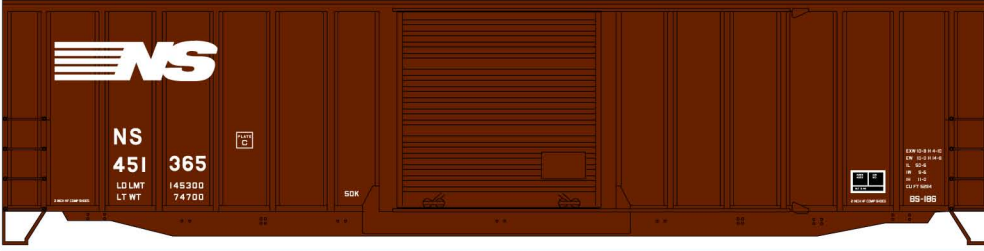

**Limited Run #8147**  
**Norfolk Southern**  
 50' Exterior Post  
 Welded-Side Boxcar  
 3-Car Set  
 \$58.98 Retail

**Norfolk Southern**  
**Singles Available**  
**Separately #81471**  
 Random from 3-Car  
 Set \$20.98 Retail

**#2208 Chicago Burlington**  
**& Quincy 2-Bay ACF Covered**  
**Hopper \$20.98 Retail**

**#4121 Canadian National**  
 40' Single Sheath Wood  
 Boxcar \$19.98 Retail

**#2117 Toledo**  
**Peoria & Western**  
 3-Bay ACF Covered  
 Hopper \$20.98 Retail