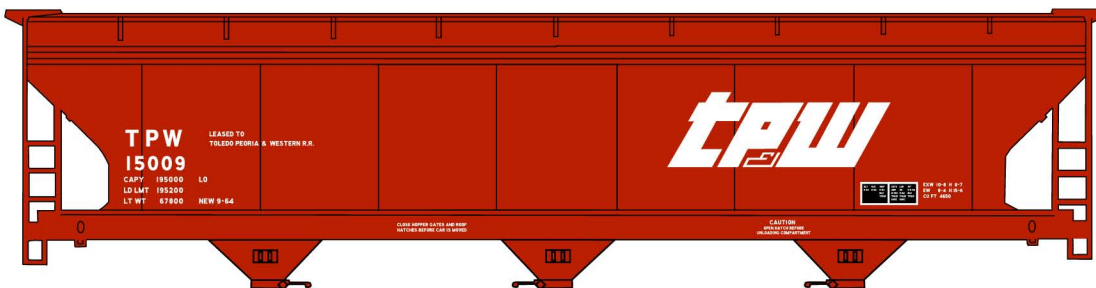

**Limited Run #8147**  
**Norfolk Southern**  
 50' Exterior Post  
 Welded-Side Boxcar  
 3-Car Set  
 \$58.98 Retail

**Norfolk Southern**  
**Singles Available**  
**Separately #81471**  
 Random from 3-Car  
 Set \$20.98 Retail

**#2208 Chicago Burlington**  
**& Quincy 2-Bay ACF Covered**  
**Hopper \$20.98 Retail**

**#4121 Canadian National**  
 40' Single Sheath Wood  
 Boxcar \$19.98 Retail

**#2117 Toledo**  
**Peoria & Western**  
 3-Bay ACF Covered  
 Hopper \$20.98 Retail