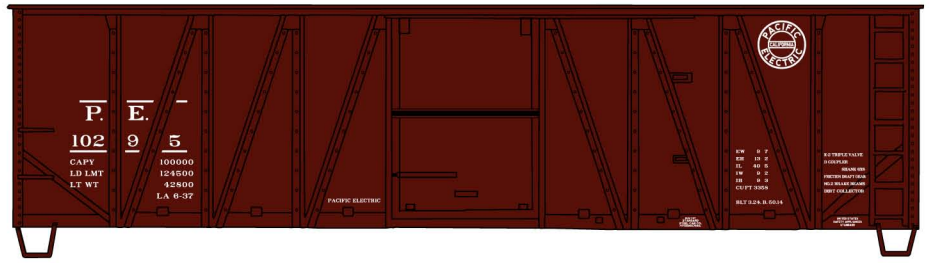

#8154 Limited Run Canadian National (New Number Series) 36' Fowler Wood Boxcar 3-Car Set \$61.98 Retail

Canadian National Singles available separately #81541 Random from 3-Car Set \$20.98 Retail

#4122 Pacific Electric 40' Single Sheath Wood Boxcar 20.98 Retail

#7568 Pacific Great Eastern 70-Ton Offset Triple Hopper \$20.98 Retail

#5665 Soo Line 50' Exterior Post Welded Steel Boxcar \$20.98 Retail