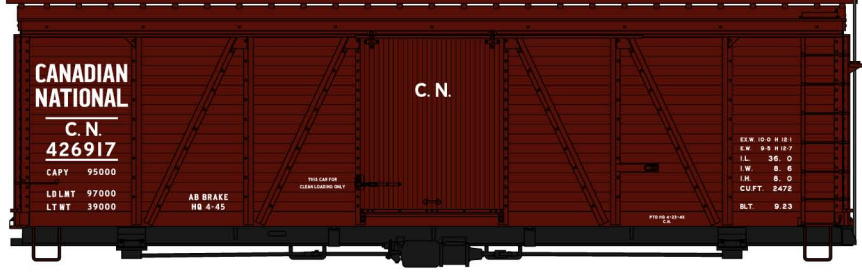

#8154 Limited Run Canadian National (New Number Series) 36' Fowler Wood Boxcar 3-Car Set \$61.98 Retail

Canadian National Singles available separately #81541 Random from 3-Car Set \$20.98 Retail

#4122 Pacific Electric 40' Single Sheath Wood Boxcar 20.98 Retail

#7568 Pacific Great Eastern 70-Ton Offset Triple Hopper \$20.98 Retail

#5665 Soo Line 50' Exterior Post Welded Steel Boxcar \$20.98 Retail