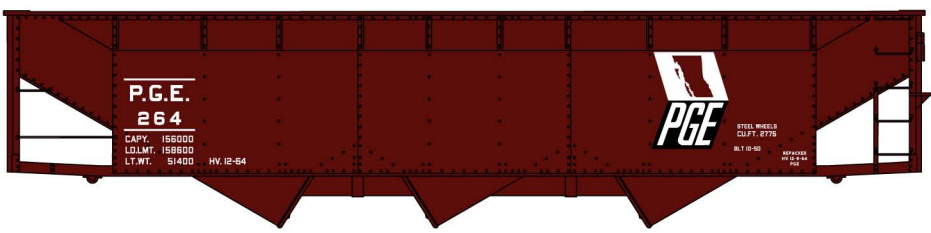

#8154 Limited Run Canadian National (New Number Series) 36' Fowler Wood Boxcar 3-Car Set \$61.98 Retail

Canadian National Singles available separately #81541 Random from 3-Car Set \$20.98 Retail

#4122 Pacific Electric 40' Single Sheath Wood Boxcar 20.98 Retail

#7568 Pacific Great Eastern 70-Ton Offset Triple Hopper \$20.98 Retail

#5665 Soo Line 50' Exterior Post Welded Steel Boxcar \$20.98 Retail