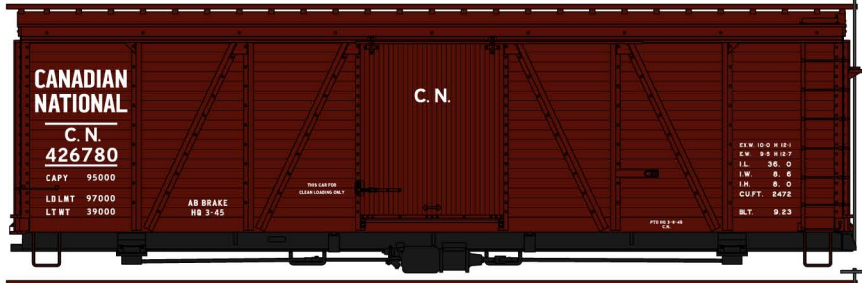

#8154 Limited Run Canadian National (New Number Series) 36' Fowler Wood Boxcar 3-Car Set \$61.98 Retail

Canadian National Singles available separately #81541 Random from 3-Car Set \$20.98 Retail

#4122 Pacific Electric 40' Single Sheath Wood Boxcar 20.98 Retail

#7568 Pacific Great Eastern 70-Ton Offset Triple Hopper \$20.98 Retail

#5665 Soo Line 50' Exterior Post Welded Steel Boxcar \$20.98 Retail