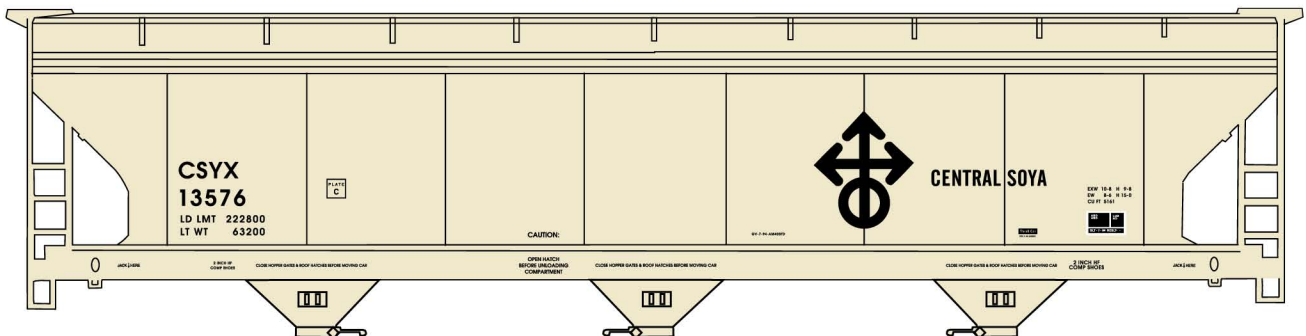

**#8164 Steel Reefer  
 3-Car Set**

- Oscar Mayer
  - ADM Milling
  - Milwaukee Road
- \$64.98 Retail**

**Singles available  
 Separately \$21.98ea**

- #81641 Oscar Mayer**
- #81642 ADM Milling**
- #81643 Milwaukee Road**

**#2119 Central Soya 3-Bay ACF Covered Hopper 21.98 Retail**

**#3564 Chicago &  
 Eastern Illinois  
 40' Single Door  
 Steel Boxcar  
 \$20.98 Retail**

*These items to be produced approximately September 2023*