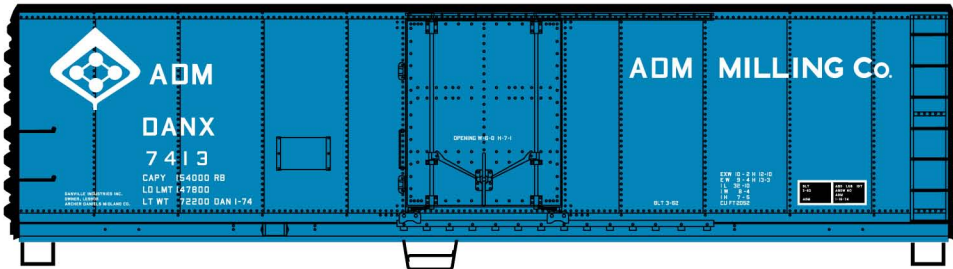

**#8164 Steel Reefer  
 3-Car Set**

- Oscar Mayer
  - ADM Milling
  - Milwaukee Road
- \$64.98 Retail**

**Singles available  
 Separately \$21.98ea**

- #81641 Oscar Mayer**
- #81642 ADM Milling**
- #81643 Milwaukee Road**

**#2119 Central Soya 3-Bay ACF Covered Hopper 21.98 Retail**

**#3564 Chicago &  
 Eastern Illinois  
 40' Single Door  
 Steel Boxcar  
 \$20.98 Retail**

*These items to be produced approximately September 2023*