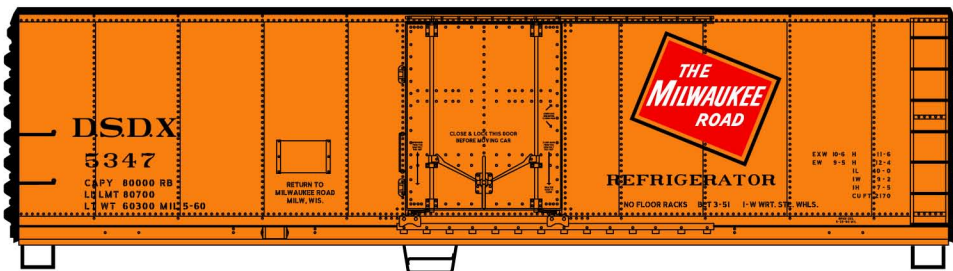

**#8164 Steel Reefer  
 3-Car Set**

- Oscar Mayer
  - ADM Milling
  - Milwaukee Road
- \$64.98 Retail**

**Singles available  
 Separately \$21.98ea**

- #81641 Oscar Mayer**
- #81642 ADM Milling**
- #81643 Milwaukee Road**

**#2119 Central Soya 3-Bay ACF Covered Hopper 21.98 Retail**

**#3564 Chicago &  
 Eastern Illinois  
 40' Single Door  
 Steel Boxcar  
 \$20.98 Retail**

*These items to be produced approximately September 2023*