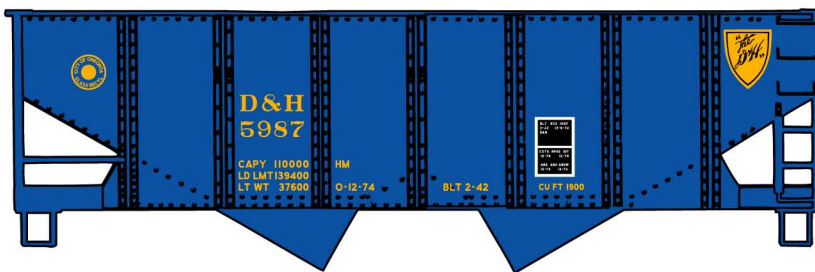

#8160 Wellsville Addison & Galetton Wood Boxcar Steel Gondola & Steel Boxcar 3-Car Set \$61.98 Retail

Singles available separately \$20.98 Each Retail

#81601 (Top) 40' Wood Boxcar

#81602 (Middle) 41' Steel Gondola

#81603 (Bottom) 40' Steel Boxcar

#2589 Delaware & Hudson 2-Bay USRA Twin Hopper \$19.98 Retail

#3645 Milwaukee Road 40' Double Door Steel Boxcar \$20.98 Retail