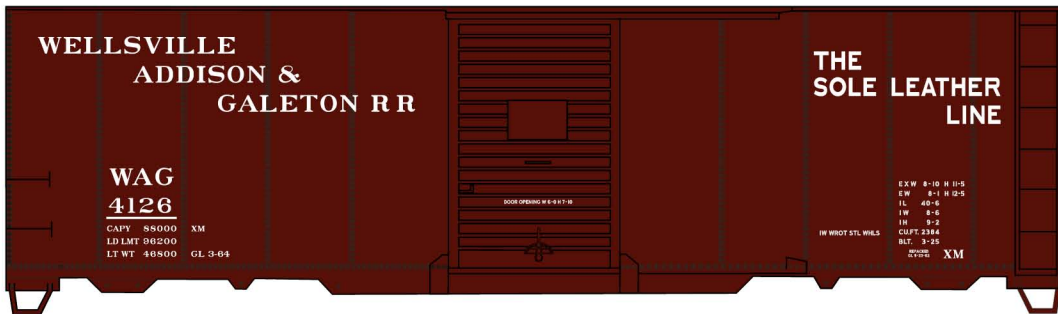

#8160 Wellsville Addison & Galetton Wood Boxcar Steel Gondola & Steel Boxcar 3-Car Set \$61.98 Retail

Singles available separately \$20.98 Each Retail

#81601 (Top) 40' Wood Boxcar

#81602 (Middle) 41' Steel Gondola

#81603 (Bottom) 40' Steel Boxcar

#2589 Delaware & Hudson 2-Bay USRA Twin Hopper \$19.98 Retail

#3645 Milwaukee Road 40' Double Door Steel Boxcar \$20.98 Retail