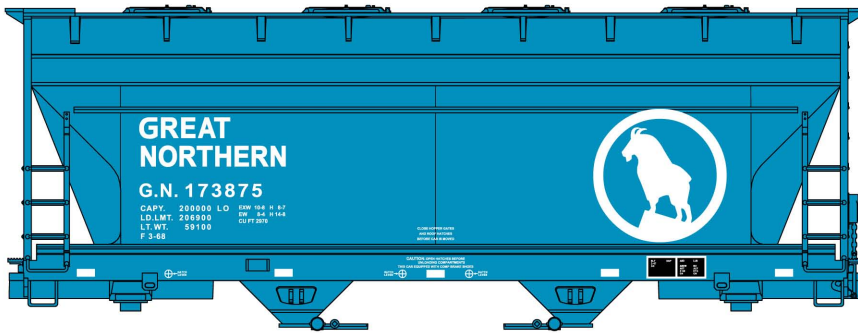

**#8162 Great Northern**  
 2-Bay ACF Covered  
 Hopper 3-Car Set  
 \$64.98 Retail

**#81621 Great Northern Singles**  
 Random from 3-Car Set  
 \$21.98 Retail

*Great Northern ACF Hoppers  
 to be produced approximately  
 September 2023*

**#1717 Western Maryland**  
 36' Double Sheath Wood  
 Boxcar \$20.98 Retail

*Western Maryland Boxcar and NYS&W Boxcar to be produced approximately September 2023*

**#5555 New York Susquehanna & Western 50' Superior Door Welded Steel Boxcar \$20.98 Retail**