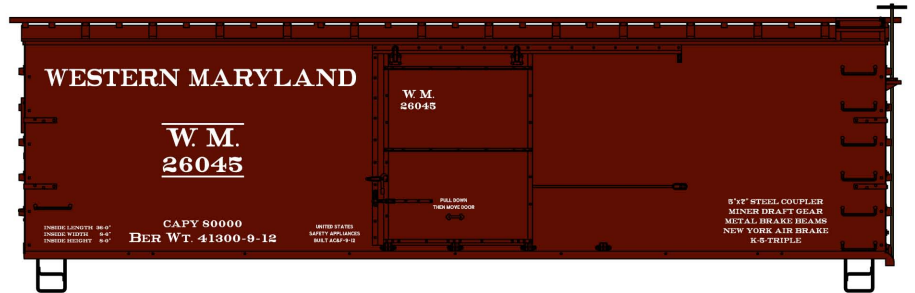

**#8162 Great Northern**  
 2-Bay ACF Covered  
 Hopper 3-Car Set  
 \$64.98 Retail

**#81621 Great Northern Singles**  
 Random from 3-Car Set  
 \$21.98 Retail

*Great Northern ACF Hoppers  
 to be produced approximately  
 September 2023*

**#1717 Western Maryland**  
 36' Double Sheath Wood  
 Boxcar \$20.98 Retail

*Western Maryland Boxcar and NYS&W Boxcar to be produced approximately September 2023*

**#5555 New York Susquehanna & Western 50' Superior Door Welded Steel Boxcar \$20.98 Retail**