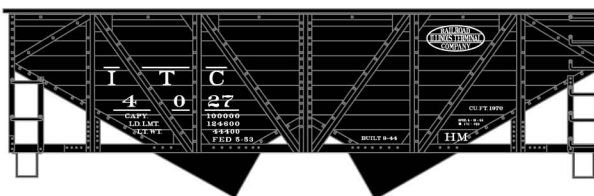

These below items are scheduled for production approximately August 2026

#8194 Private Owner Packing Company
 40' Wood Reefer 3-Car Set \$67.98 Retail
 Superior, Lewis, Omaha Packing Companies

Available as Singles \$22.98 Each Retail

#81941 (Top) Superior Packing Company

#81942 (Middle) Lewis Packing Company

#81943 (Bottom) Omaha Packing Company

#2725 Illinois Terminal
 Wood-Side Twin Hopper
 \$20.98 Retail

#2224 Delaware & Hudson
 2-Bay ACF Covered Hopper
 \$22.98 Retail

#5556 Western Pacific
 50' Welded-Side Steel
 Boxcar \$21.98 Retail

#5667 North Louisiana & Gulf
 50' Exterior Post
 Steel Boxcar \$21.98 Retail