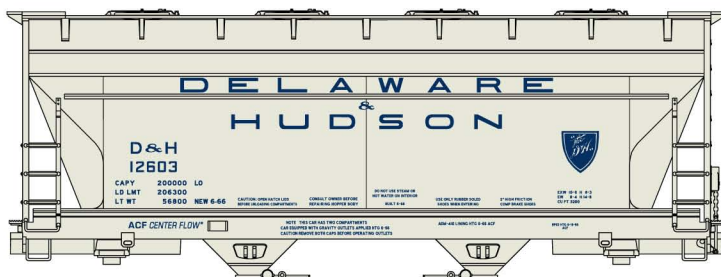

These below items are scheduled for production approximately August 2026

#8194 Private Owner Packing Company
 40' Wood Reefer 3-Car Set \$67.98 Retail
 Superior, Lewis, Omaha Packing Companies

Available as Singles \$22.98 Each Retail

#81941 (Top) Superior Packing Company

#81942 (Middle) Lewis Packing Company

#81943 (Bottom) Omaha Packing Company

#2725 Illinois Terminal
 Wood-Side Twin Hopper
 \$20.98 Retail

#2224 Delaware & Hudson
 2-Bay ACF Covered Hopper
 \$22.98 Retail