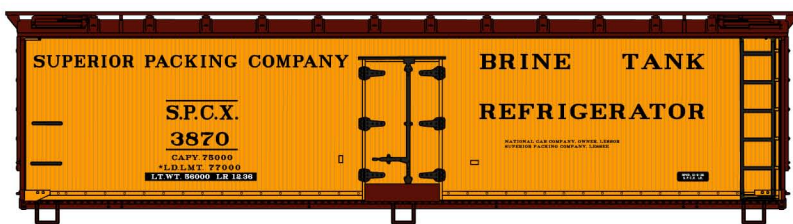

These below items are scheduled for production approximately August 2026

#8194 Private Owner Packing Company
 40' Wood Reefer 3-Car Set \$67.98 Retail
 Superior, Lewis, Omaha Packing Companies

Available as Singles \$22.98 Each Retail

#81941 (Top) Superior Packing Company

#81942 (Middle) Lewis Packing Company

#81943 (Bottom) Omaha Packing Company

#2725 Illinois Terminal
 Wood-Side Twin Hopper
 \$20.98 Retail

#2224 Delaware & Hudson
 2-Bay ACF Covered Hopper
 \$22.98 Retail