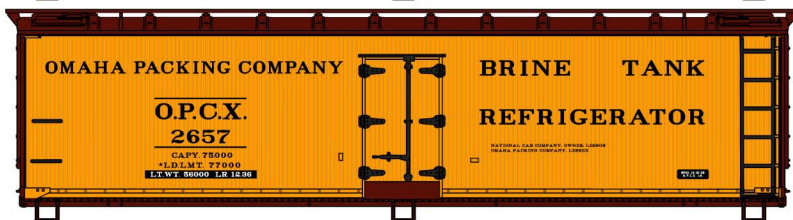

These below items are scheduled for production approximately August 2026

#8194 Private Owner Packing Company
 40' Wood Reefer 3-Car Set \$67.98 Retail
 Superior, Lewis, Omaha Packing Companies

Available as Singles \$22.98 Each Retail

#81941 (Top) Superior Packing Company

#81942 (Middle) Lewis Packing Company

#81943 (Bottom) Omaha Packing Company

#2725 Illinois Terminal
 Wood-Side Twin Hopper
 \$20.98 Retail

#2224 Delaware & Hudson
 2-Bay ACF Covered Hopper
 \$22.98 Retail