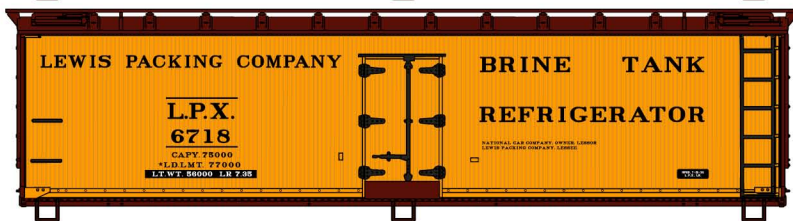

These below items are scheduled for production approximately August 2026

#8194 Private Owner Packing Company
 40' Wood Reefer 3-Car Set \$67.98 Retail
 Superior, Lewis, Omaha Packing Companies

Available as Singles \$22.98 Each Retail

#81941 (Top) Superior Packing Company

#81942 (Middle) Lewis Packing Company

#81943 (Bottom) Omaha Packing Company

#2725 Illinois Terminal
 Wood-Side Twin Hopper
 \$20.98 Retail

#2224 Delaware & Hudson
 2-Bay ACF Covered Hopper
 \$22.98 Retail