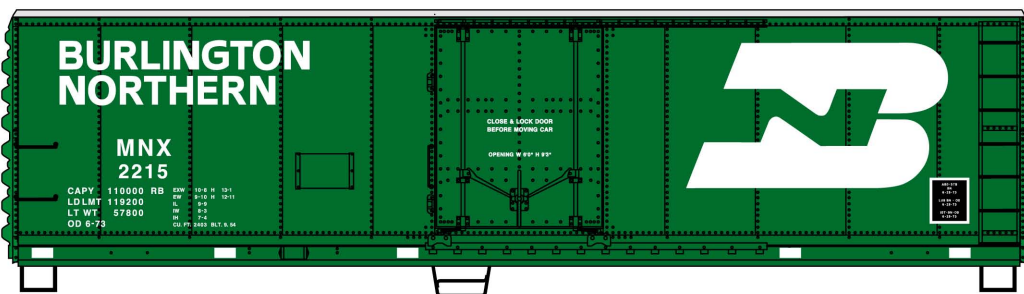

These below items are scheduled for production approximately October 2026

#8196 The Andersons
 Panel-Side Twin Hopper
 3-Car Set \$64.98 Retail

Available as Singles \$21.98 each
#81961 Light Gray
Random from 3-Car Set
 AEX 108 or AEX 124

#81962 Yellow AEX 136

#8529 Burlington
 Northern 40' Plug
 Door Steel Reefer
 \$23.98 Retail

#1189 Gulf Coast Lines
 (Saint Louis Brownsville
 & Mexico Railway)
 36' Single Sheath Fowler
 Wood Boxcar \$22.98 Retail