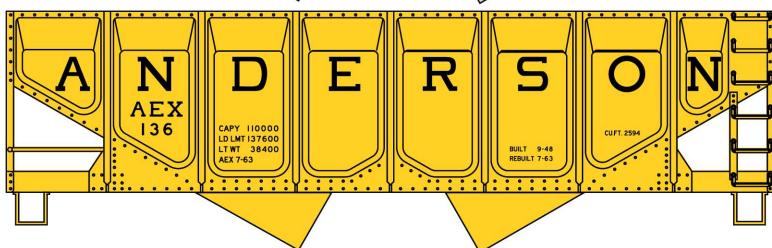

These below items are scheduled for production approximately October 2026

#8196 The Andersons
 Panel-Side Twin Hopper
 3-Car Set \$64.98 Retail

Available as Singles \$21.98 each
#81961 Light Gray
Random from 3-Car Set
 AEX 108 or AEX 124

#81962 Yellow AEX 136

#8529 Burlington
 Northern 40' Plug
 Door Steel Reefer
 \$23.98 Retail

#1189 Gulf Coast Lines
 (Saint Louis Brownsville
 & Mexico Railway)
 36' Single Sheath Fowler
 Wood Boxcar \$22.98 Retail