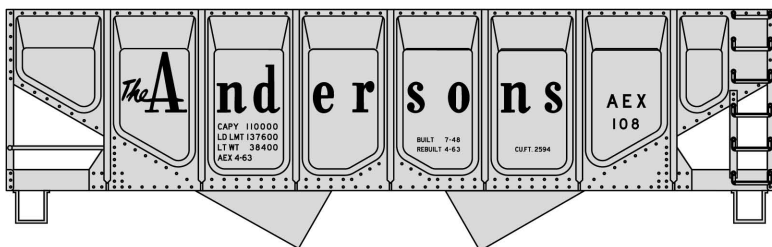

These below items are scheduled for production approximately October 2026

#8196 The Andersons
 Panel-Side Twin Hopper
 3-Car Set \$64.98 Retail

Available as Singles \$21.98 each
#81961 Light Gray
Random from 3-Car Set
 AEX 108 or AEX 124

#81962 Yellow AEX 136

#8529 Burlington
 Northern 40' Plug
 Door Steel Reefer
 \$23.98 Retail

#1189 Gulf Coast Lines
 (Saint Louis Brownsville
 & Mexico Railway)
 36' Single Sheath Fowler
 Wood Boxcar \$22.98 Retail