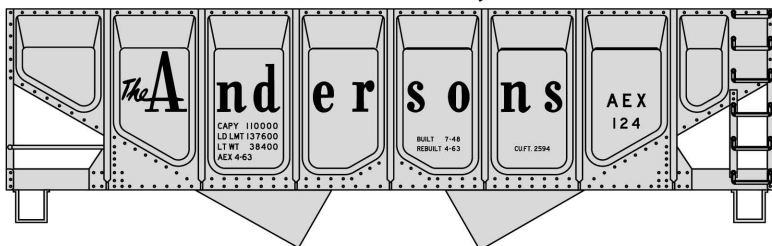

These below items are scheduled for production approximately October 2026

#8196 The Andersons
 Panel-Side Twin Hopper
 3-Car Set \$64.98 Retail

Available as Singles \$21.98 each
#81961 Light Gray
Random from 3-Car Set
 AEX 108 or AEX 124

#81962 Yellow AEX 136

#8529 Burlington
 Northern 40' Plug
 Door Steel Reefer
 \$23.98 Retail

#1189 Gulf Coast Lines
 (Saint Louis Brownsville
 & Mexico Railway)
 36' Single Sheath Fowler
 Wood Boxcar \$22.98 Retail