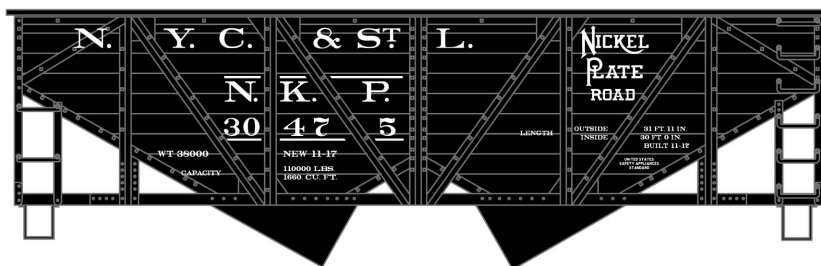

These below items are scheduled for production approximately September 2026

#2121 Stauffer Chemicals 3-Bay ACF Covered Hopper \$22.98 Retail

#1813 Chicago & North Western 36' Double Sheath Wood Boxcar with Wood Ends & Straight Underframe \$21.98 Retail

#8195 Nickel Plate Wood-Side and Panel-Side Twin Hopper 3-Car Set \$61.98 Retail

Available as Singles \$20.98 Each

(Top) #81951 Wood-Side NYC&StL 30275

As-built 1917 Paint Scheme

(Middle) #81952 Wood-Side NKP 30814 1953 Paint Scheme

(Bottom) #81953 Panel-Side NKP 32105 1934 Paint Scheme