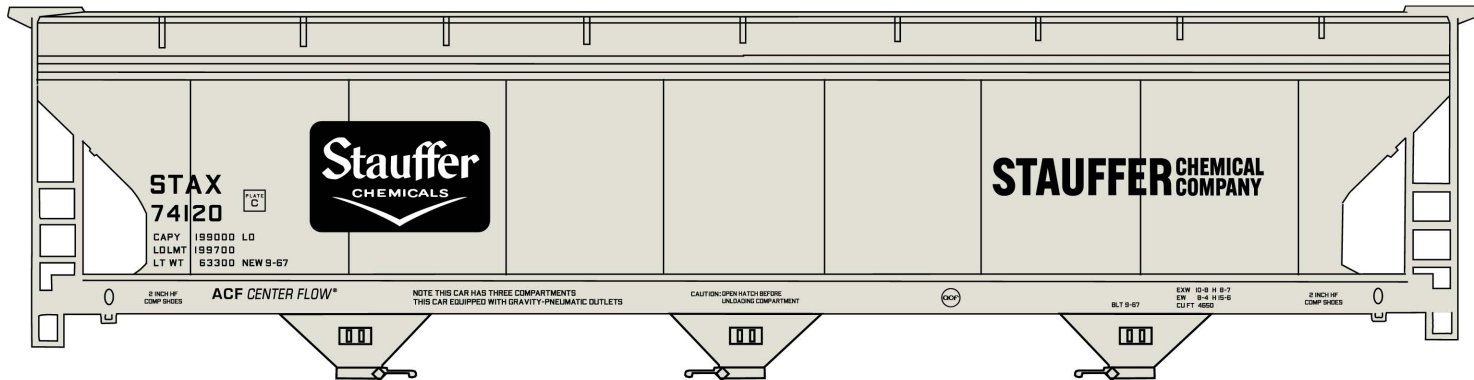

These below items are scheduled for production approximately September 2026

#2121 Stauffer Chemicals 3-Bay ACF Covered Hopper \$22.98 Retail

#1813 Chicago & North Western 36' Double Sheath Wood Boxcar with Wood Ends & Straight Underframe \$21.98 Retail

#8195 Nickel Plate Wood-Side and Panel-Side Twin Hopper 3-Car Set \$61.98 Retail

Available as Singles \$20.98 Each

(Top) #81951 Wood-Side NYC&StL 30275

As-built 1917 Paint Scheme

(Middle) #81952 Wood-Side NKP 30814 1953 Paint Scheme